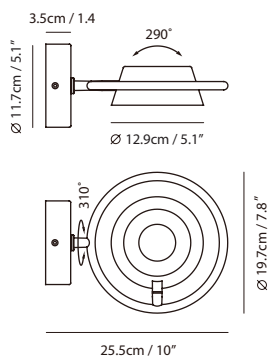

Weight
2.9kg / 6.4lb

Color

- matt black + shiny black shade
- matt black + champagne gold shade

matt black +
champagne gold shade

OLO Φ Table

Model
SLD-130DTE

Material
metal, aluminum, PP

Light Source
LED 6.5W 3000K CRI90 415lm

Feature
Touch dimmer switch

Weight
1.4kg / 3.1lb

Cord
200cm / 78.7"

Color
 matt black + champagne gold shade

matt black + champagne gold shade matt black + shiny black shade

Measurement : centimeter / inches

OLO Φ Wall / Ceiling

Model
SLD-130CW

Material
steel, PP

Light Source
LED 6.5W 3000K CRI 90 415lm

Driver
Built-in dimmable driver (triac dimming)

Weight
0.8kg / 1.8lb

Color
 matt black + champagne gold shade
 matt black + shiny black shade