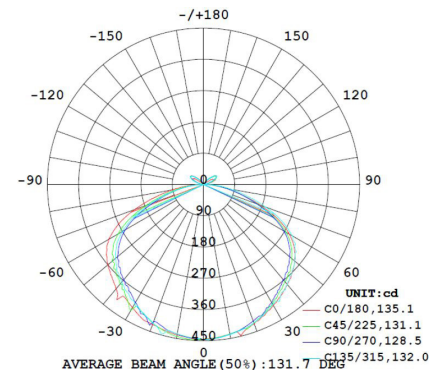

Weight
2.9kg / 6.4lb

Color

- matt black + shiny black shade
- matt black + champagne gold shade

matt black +
champagne gold shade

OLO Φ Table

Model
SLD-130DTE

Material
metal, aluminum, PP

Light Source
LED 6.5W 3000K CRI90 415lm