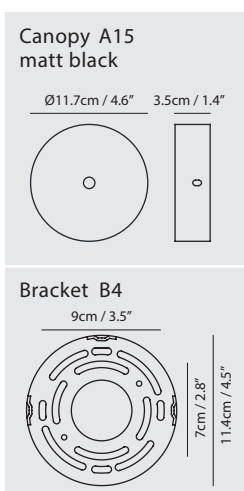

Weight
2.9kg / 6.4lb

Color

- matt black + shiny black shade
- matt black + champagne gold shade

matt black +
champagne gold shade

OLO Φ Table

Model
SLD-130DTE

Material
metal, aluminum, PP

Light Source
LED 6.5W 3000K CRI90 415lm

Feature
Touch dimmer switch

Weight
1.4kg / 3.1lb

Cord
200cm / 78.7"

Color
 matt black + champagne gold shade

matt black + champagne gold shade matt black + shiny black shade

Measurement : centimeter / inches

OLO Φ Wall / Ceiling

Model
SLD-130CW

Material
steel, PP

Light Source
LED 6.5W 3000K CRI 90 415lm

Driver
Built-in dimmable driver (triac dimming)

Weight
0.8kg / 1.8lb

Color
 matt black + champagne gold shade
 matt black + shiny black shade