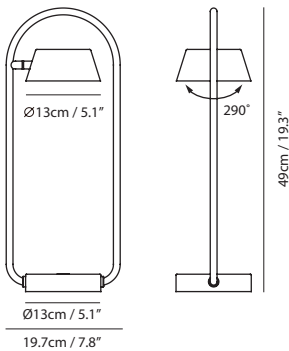

Weight
2.9kg / 6.4lb

Color

- matt black + shiny black shade
- matt black + champagne gold shade

matt black +
champagne gold shade

OLO Φ Table

Model
SLD-130DTE

Material
metal, aluminum, PP

Light Source
LED 6.5W 3000K CRI90 415lm

Feature
Touch dimmer switch

Weight
1.4kg / 3.1lb

Cord
200cm / 78.7"

Color
 matt black + champagne gold shade

matt black + champagne gold shade matt black + shiny black shade

Measurement : centimeter / inches

OLO Φ Wall / Ceiling

Model
SLD-130CW

Material
steel, PP

Light Source
LED 6.5W 3000K CRI 90 415lm

Driver
Built-in dimmable driver (triac dimming)

Weight
0.8kg / 1.8lb

Color
 matt black + champagne gold shade
 matt black + shiny black shade