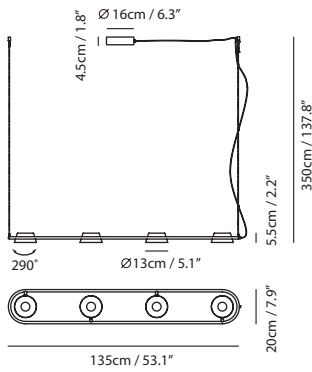

OLO Φ Pendant PL4

Model
SLD-130PL4

Material
metal, aluminum, PP

Light Source
LED 4 x 6.5W 3000K
CRI90 1650lm

Driver
Built-in dimmable driver
(Triac dimming)

Weight
2.9kg / 6.4lb

Color

- matt black + shiny black shade
- matt black + champagne gold shade