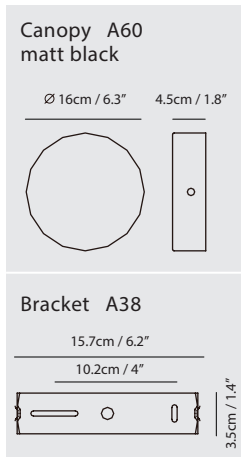

By Li, Hui Lun 李慧倫

shiny black

champagne gold

OLO Φ Pendant PL4

Model
SLD-130PL4

Material
metal, aluminum, PP

Light Source
LED 4 x 6.5W 3000K
CRI90 1650lm

Driver
Built-in dimmable driver
(Triac dimming)

Weight
2.9kg / 6.4lb

Color

- matt black + shiny black shade
- matt black + champagne gold shade

matt black +
champagne gold shade

OLO Φ Table

Model
SLD-130DTE

Material
metal, aluminum, PP

Light Source
LED 6.5W 3000K CRI90 415lm

Feature
Touch dimmer switch

Weight
1.4kg / 3.1lb

Cord
200cm / 78.7"

Color
 matt black + champagne gold shade

matt black + champagne gold shade matt black + shiny black shade

Measurement : centimeter / inches