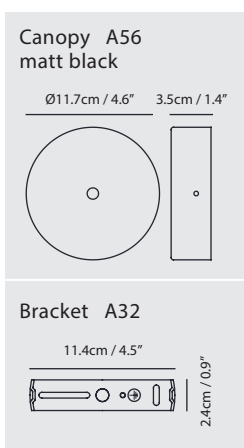

shiny black

champagne gold

pearl cocoa

OLO Ø Pendant P1

Model
SLD-130P

Material
steel, PP

Light Source
LED x 8W 3000K CRI>90 415lm

Driver
Built-in dimmable driver
(Triac dimming)

Weight
0.9kg / 2lb

- Color**
- matt black + shiny black shade
 - matt black + champagne gold shade
 - matt black + pearl cocoa shade