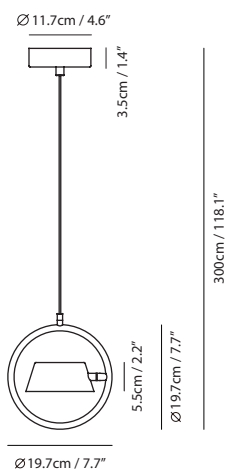

shiny black

champagne gold

pearl cocoa

OLO Ø Pendant P1

Model
SLD-130P

Material
steel, PP

Light Source
LED x 8W 3000K CRI>90 415lm

Driver
Built-in dimmable driver
(Triac dimming)

Weight
0.9kg / 2lb

- Color**
- matt black + shiny black shade
 - matt black + champagne gold shade
 - matt black + pearl cocoa shade