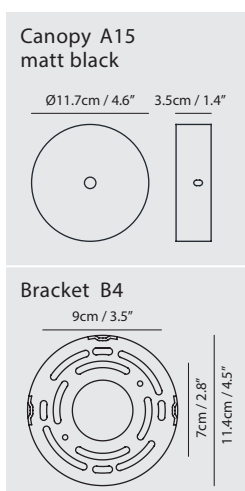

Weight
2.9kg / 6.4lb

Color

- matt black + shiny black shade
- matt black + champagne gold shade

matt black +
champagne gold shade

OLO Φ Table

Model
SLD-130DTE

Material
metal, aluminum, PP

Light Source
LED 6.5W 3000K CRI90 415lm

Feature
Touch dimmer switch

Weight
1.4kg / 3.1lb

Cord
200cm / 78.7"

Color
 matt black + champagne gold shade

matt black + champagne gold shade matt black + shiny black shade

Measurement : centimeter / inches

OLO Φ Wall / Ceiling

Model
SLD-130CW

Material
steel, PP

Light Source
LED 6.5W 3000K CRI 90 415lm

Driver
Built-in dimmable driver (triac dimming)

Weight
0.8kg / 1.8lb

Color
 matt black + champagne gold shade
 matt black + shiny black shade