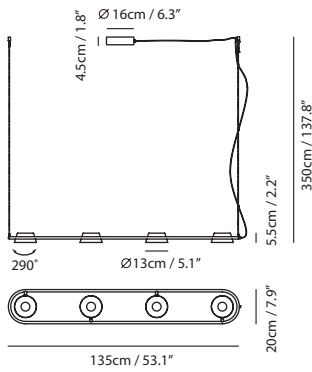

By Li, Hui Lun 李慧倫

shiny black

champagne gold

OLO Ø Pendant PL4

Model
SLD-130PL4

Material
metal, aluminum, PP

Light Source
LED 4 x 6.5W 3000K
CRI90 1650lm

Driver
Built-in dimmable driver
(Triac dimming)

Weight
2.9kg / 6.4lb

Color

- matt black + shiny black shade
- matt black + champagne gold shade

matt black +
champagne gold shade

OLO Φ Table

Model
SLD-130DTE

Material
metal, aluminum, PP

Light Source
LED 6.5W 3000K CRI90 415lm

Feature
Touch dimmer switch

Weight
1.4kg / 3.1lb

Cord
200cm / 78.7"

Color
 matt black + champagne gold shade

matt black + champagne gold shade matt black + shiny black shade

Measurement : centimeter / inches