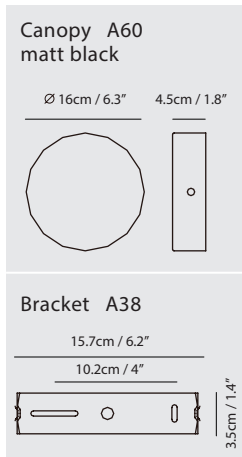

By Li, Hui Lun 李慧倫

shiny black

champagne gold

OLO Ø Pendant PL4

Model
SLD-130PL4

Material
metal, aluminum, PP

Light Source
LED 4 x 6.5W 3000K
CRI90 1650lm

Driver
Built-in dimmable driver
(Triac dimming)

Weight
2.9kg / 6.4lb

Color

- matt black + shiny black shade
- matt black + champagne gold shade

matt black +
champagne gold shade

OLO Φ Table

Model
SLD-130DTE

Material
metal, aluminum, PP

Light Source
LED 6.5W 3000K CRI90 415lm

Feature
Touch dimmer switch

Weight
1.4kg / 3.1lb

Cord
200cm / 78.7"

Color
 matt black + champagne gold shade

matt black + champagne gold shade matt black + shiny black shade

Measurement : centimeter / inches