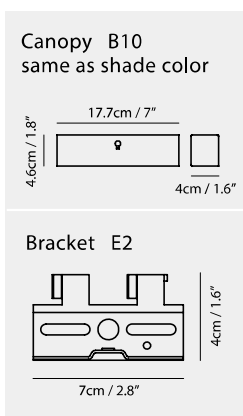

matt black + walnut (wood cap)

matt white + beech (wood cap)

matt black + walnut (wood cap) + round plate

matt white + beech (wood cap) + round plate

Mumu Wall

Model
SLD-3981W

Material
aluminum, wood

Light Source
LED 5.7W 3000K CRI90 400lm

Driver
Built-in non-dimmable driver

Weight
0.8kg / 1.8lb

Color
 matt black + walnut (wood cap)
 matt white + beech (wood cap)