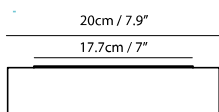

matt black + walnut (wood cap)

matt white + beech (wood cap)

matt black + walnut (wood cap) + round plate

matt white + beech (wood cap) + round plate

Mumu Wall

Model
SLD-3981W

Material
aluminum, wood

Light Source
LED 5.7W 3000K CRI90 400lm

Driver
Built-in non-dimmable driver

Weight
0.8kg / 1.8lb

Color
 matt black + walnut (wood cap)
 matt white + beech (wood cap)