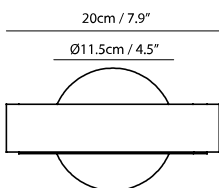

matt black + walnut (wood cap)

matt white + beech (wood cap)

matt black + walnut (wood cap) + round plate

matt white + beech (wood cap) + round plate

Mumu Wall

Model
SLD-3981W

Material
aluminum, wood

Light Source
LED 5.7W 3000K CRI90 400lm

Driver
Built-in non-dimmable driver

Weight
0.8kg / 1.8lb

Color
 matt black + walnut (wood cap)
 matt white + beech (wood cap)