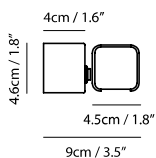

matt black + walnut (wood cap)

matt white + beech (wood cap)

matt black + walnut (wood cap) + round plate

matt white + beech (wood cap) + round plate

Mumu Wall

Model
SLD-3981W

Material
aluminum, wood

Light Source
LED 5.7W 3000K CRI90 400lm

Driver
Built-in non-dimmable driver

Weight
0.8kg / 1.8lb

Color
 matt black + walnut (wood cap)
 matt white + beech (wood cap)