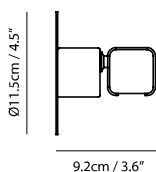

matt black + walnut (wood cap)

matt white + beech (wood cap)

matt black + walnut (wood cap) + round plate

matt white + beech (wood cap) + round plate

Mumu Wall

Model
SLD-3981W

Material
aluminum, wood

Light Source
LED 5.7W 3000K CRI90 400lm

Driver
Built-in non-dimmable driver

Weight
0.8kg / 1.8lb

Color
 matt black + walnut (wood cap)
 matt white + beech (wood cap)