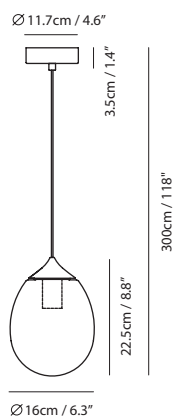

By Chen, Chao Cheng 陳昭成

pearl cocoa

champagne gold

Measurement : centimeter / inches

Mist LED Pendant S

Model
SLD-8995P

Material
mouth-blown glass, steel

Light Source
LED 5W 2700K CRI95 510lm

Weight
2.7kg / 5.9lb

Color
 pearl cocoa
 champagne gold

pearl cocoa

champagne gold

Measurement : centimeter / inches

Mist LED Floor

Model
SLD-8996TJ

Material
mouth-blown glass, steel

Light Source
LED 10W 2700K CRI95 918lm

Feature
mouth-blown sand-blasted glass
DJ dimmer + foot switch

Weight
11.2kg / 24.6lb

Color
 pearl cocoa
 champagne gold

pearl cocoa

champagne gold

Measurement : centimeter / inches