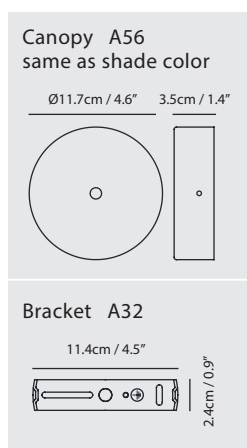

By Chen, Chao Cheng 陳昭成

pearl cocoa

champagne gold

Measurement : centimeter / inches

Mist LED Pendant S

Model
SLD-8995P

Material
mouth-blown glass, steel

Light Source
LED 5W 2700K CRI95 510lm