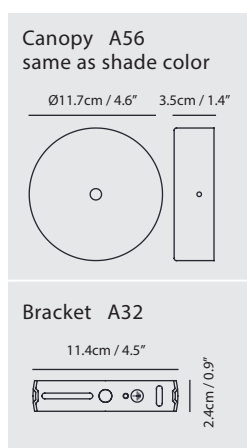

Mist LED Pendant L

Model
SLD-8996P

Material
mouth-blown glass, steel

Light Source
LED 10W 2700K CRI95 918lm

Feature
mouth-blown sand-blasted glass

Weight
2.7kg / 5.9lb

Color
 pearl cocoa
 champagne gold