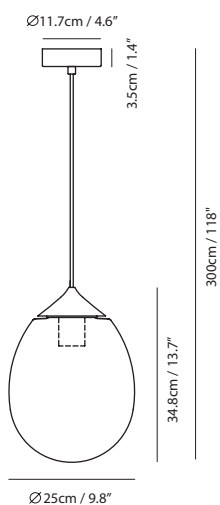

By Chen, Chao Cheng 陳昭成

pearl cocoa

champagne gold

Measurement : centimeter / inches

Mist LED Pendant S

Model
SLD-8995P

Material
mouth-blown glass, steel

Light Source
LED 5W 2700K CRI95 510lm

Feature
mouth-blown sand-blasted glass

Weight
1.3kg / 2.9lb

Color
 pearl cocoa
 champagne gold

Mist LED Pendant L

Model
SLD-8996P

Material
mouth-blown glass, steel

Light Source
LED 10W 2700K CRI95 918lm

Feature
mouth-blown sand-blasted glass

Weight
2.7kg / 5.9lb

Color
 pearl cocoa
 champagne gold

pearl cocoa

champagne gold

Measurement : centimeter / inches

Mist LED Floor

Model
SLD-8996TJ

Material
mouth-blown glass, steel