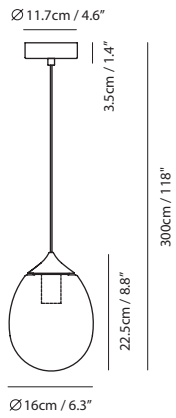

By Chen, Chao Cheng 陳昭成

pearl cocoa

champagne gold

Measurement : centimeter / inches

Mist LED Pendant S

Model
SLD-8995P

Material
mouth-blown glass, steel

Light Source
LED 5W 2700K CRI95 510lm

Weight
2.7kg / 5.9lb

Color
 pearl cocoa
 champagne gold

pearl cocoa

champagne gold

Measurement : centimeter / inches

Mist LED Floor

Model
SLD-8996TJ

Material
mouth-blown glass, steel

Light Source
LED 10W 2700K CRI95 918lm

Feature
mouth-blown sand-blasted glass
DJ dimmer + foot switch

Weight
11.2kg / 24.6lb

Color
 pearl cocoa
 champagne gold

pearl cocoa

champagne gold

Measurement : centimeter / inches