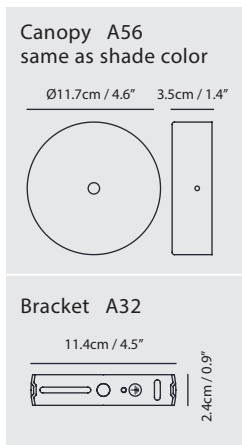

By Chen, Chao Cheng 陳昭成

pearl cocoa

champagne gold

Measurement : centimeter / inches

Mist LED Pendant S

Model
SLD-8995P

Material
mouth-blown glass, steel

Light Source
LED 5W 2700K CRI95 510lm