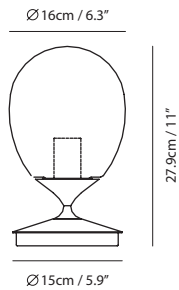

Weight
2.7kg / 5.9lb

Color
 pearl cocoa
 champagne gold

pearl cocoa

champagne gold

Measurement : centimeter / inches

Mist LED Floor

Model
SLD-8996TJ

Material
mouth-blown glass, steel

Light Source
LED 10W 2700K CRI95 918lm

Feature
mouth-blown sand-blasted glass
DJ dimmer + foot switch

Weight
11.2kg / 24.6lb

Color
 pearl cocoa
 champagne gold

pearl cocoa

champagne gold

Measurement : centimeter / inches

Mist LED Table S

Model
SLD-8995DJS

Material
mouth-blown glass, steel

Light Source
LED 5W 2700K CRI95 510lm

Feature
mouth-blown sand-blasted glass, DJ dimmer

Weight
2.3kgj / 5.1lb

Cord
200cm / 78.7"

Color
 pearl cocoa
 champagne gold