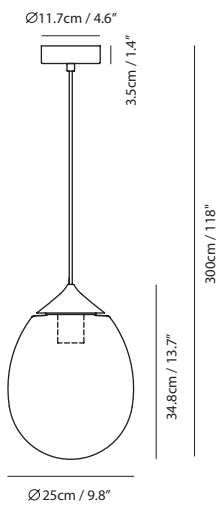

Mist LED Pendant L

Model
SLD-8996P

Material
mouth-blown glass, steel

Light Source
LED 10W 2700K CRI95 918lm

Feature
mouth-blown sand-blasted glass

Weight
2.7kg / 5.9lb

Color
 pearl cocoa
 champagne gold