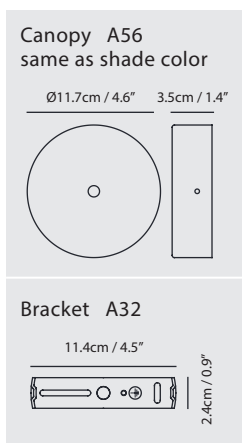

Mist LED Pendant L

Model
SLD-8996P

Material
mouth-blown glass, steel

Light Source
LED 10W 2700K CRI95 918lm

Feature
mouth-blown sand-blasted glass

Weight
2.7kg / 5.9lb

Color
 pearl cocoa
 champagne gold