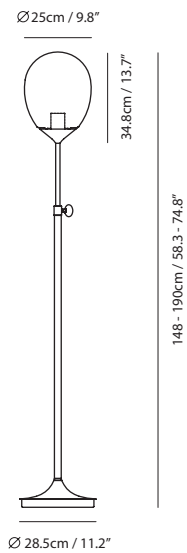

By Chen, Chao Cheng 陳昭成

pearl cocoa

champagne gold

Measurement : centimeter / inches

Mist LED Pendant S

Model
SLD-8995P

Material
mouth-blown glass, steel

Light Source
LED 5W 2700K CRI95 510lm

Weight
2.7kg / 5.9lb

Color
 pearl cocoa
 champagne gold

pearl cocoa

champagne gold

Measurement : centimeter / inches

Mist LED Floor

Model
SLD-8996TJ

Material
mouth-blown glass, steel

Light Source
LED 10W 2700K CRI95 918lm

Feature
mouth-blown sand-blasted glass
DJ dimmer + foot switch

Weight
11.2kg / 24.6lb

Color
 pearl cocoa
 champagne gold

pearl cocoa

champagne gold

Measurement : centimeter / inches

Mist LED Table S

Model
SLD-8995DJS

Material
mouth-blown glass, steel

Light Source
LED 5W 2700K CRI95 510lm

Feature
mouth-blown sand-blasted glass, DJ dimmer

Weight
2.3kgj / 5.1lb

Cord
200cm / 78.7"

Color
 pearl cocoa
 champagne gold