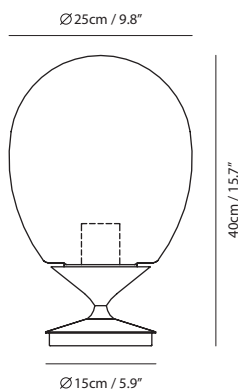

Light Source
LED 10W 2700K CRI95 918lm

Feature
mouth-blown sand-blasted glass
DJ dimmer + foot switch

Weight
11.2kg / 24.6lb

Color
 pearl cocoa
 champagne gold

pearl cocoa

champagne gold

Measurement : centimeter / inches

Mist LED Table S

Model
SLD-8995DJS

Material
mouth-blown glass, steel

Light Source
LED 5W 2700K CRI95 510lm

Feature
mouth-blown sand-blasted glass, DJ dimmer

Weight
2.3kgj / 5.1lb

Cord
200cm / 78.7"

Color
 pearl cocoa
 champagne gold

Mist LED Table L

Model
SLD-8996DJS

Material
mouth-blown glass, steel

Light Source
LED 10W 2700K CRI95 918lm

Feature
mouth-blown sand-blasted glass, DJ dimmer

Weight
3.4kg / 7.5lb

Cord
200cm / 78.7"

Color
 pearl cocoa
 champagne gold