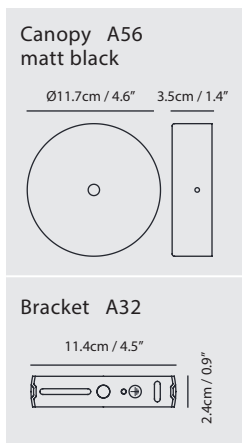

By Li, Hui Lun 李慧倫

matt black + copper ring

Ling Pendant Horizontal

Model
SLD-80PH

Material
steel, frosted glass

Light Source
LED 6W 3000K CRI90 280lm

Driver
Built-in dimmable driver
(Triac dimming)

Weight
1.1kg / 2.4lb

Color
● matt black + copper ring

Ling Pendant Vertical

Model
SLD-80PV

Material
steel, frosted glass

Light Source
LED 6W 3000K CRI90 280lm

Driver
Built-in dimmable driver
(Triac dimming)

Weight
1.1kg / 2.4lb