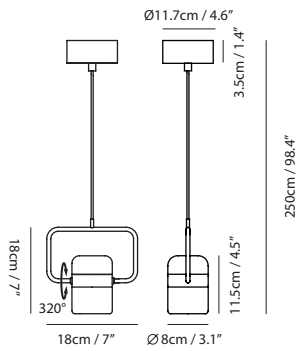

By Li, Hui Lun 李慧倫

matt black + copper ring

Ling Pendant Horizontal

Model
SLD-80PH

Material
steel, frosted glass

Light Source
LED 6W 3000K CRI90 280lm

Driver
Built-in dimmable driver
(Triac dimming)

Weight
1.1kg / 2.4lb

Color
● matt black + copper ring

Ling Pendant Vertical

Model
SLD-80PV

Material
steel, frosted glass

Light Source
LED 6W 3000K CRI90 280lm

Driver
Built-in dimmable driver
(Triac dimming)

Weight
1.1kg / 2.4lb

Weight
1.2kg / 2.6lb

Color

 matt black + copper ring

 matt white + matt brass ring