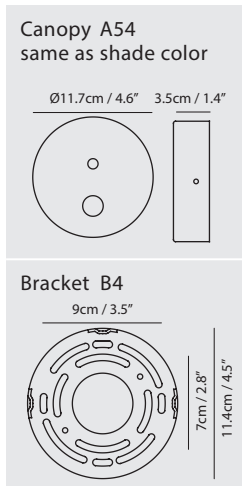

By Li, Hui Lun 李慧倫

matt black + copper ring

Ling Pendant Horizontal

Model
SLD-80PH

Material
steel, frosted glass

Light Source
LED 6W 3000K CRI90 280lm

Driver
Built-in dimmable driver
(Triac dimming)

Weight
1.1kg / 2.4lb

Color
● matt black + copper ring

Ling Pendant Vertical

Model
SLD-80PV

Material
steel, frosted glass

Light Source
LED 6W 3000K CRI90 280lm

Driver
Built-in dimmable driver
(Triac dimming)

Weight
1.1kg / 2.4lb

Color
● matt black + copper ring

matt black + copper ring

matt white + matt brass ring

Ling Wall

Model
SLD-80WTE

Material
steel, frosted glass

Light Source
LED 7W 3000K CRI90 280lm

Feature
Touch dimmer switch

Weight
1.2kg / 2.6lb

Color

 matt black + copper ring

 matt white + matt brass ring