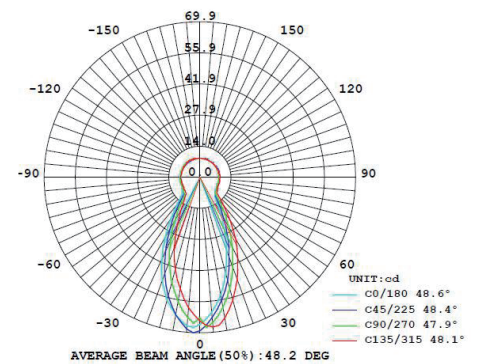

**Weight**  
1.1kg / 2.4lb

**Color**  
● matt black + copper ring

**Ling Pendant Vertical**

**Model**  
SLD-80PV

**Material**  
steel, frosted glass

**Light Source**  
LED 6W 3000K CRI90 280lm

**Driver**  
Built-in dimmable driver  
(Triac dimming)

**Weight**  
1.1kg / 2.4lb

**Color**  
● matt black + copper ring

matt black + copper ring

matt white + matt brass ring

**Ling Wall**

**Model**  
SLD-80WTE

**Material**  
steel, frosted glass

**Light Source**  
LED 7W 3000K CRI90 280lm