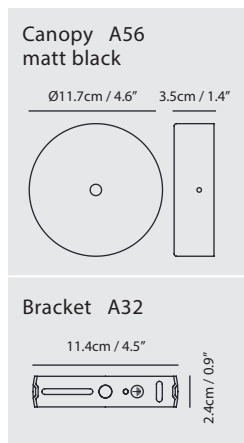

By Li, Hui Lun 李慧倫

matt black + copper ring

**Ling Pendant Horizontal**

**Model**  
SLD-80PH

**Material**  
steel, frosted glass

**Light Source**  
LED 6W 3000K CRI90 280lm

**Driver**  
Built-in dimmable driver  
(Triac dimming)

**Weight**  
1.1kg / 2.4lb

**Color**  
● matt black + copper ring

**Ling Pendant Vertical**

**Model**  
SLD-80PV

**Material**  
steel, frosted glass

**Light Source**  
LED 6W 3000K CRI90 280lm

**Driver**  
Built-in dimmable driver  
(Triac dimming)

**Weight**  
1.1kg / 2.4lb

**Color**  
● matt black + copper ring

matt black + copper ring

matt white + matt brass ring

**Ling Wall**

**Model**  
SLD-80WTE

**Material**  
steel, frosted glass

**Light Source**  
LED 7W 3000K CRI90 280lm