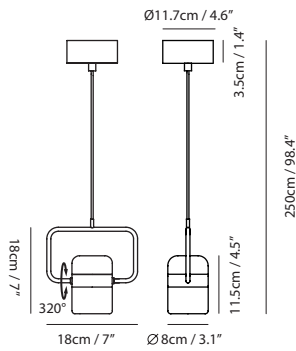

By Li, Hui Lun 李慧倫

matt black + copper ring

**Ling Pendant Horizontal**

**Model**  
SLD-80PH

**Material**  
steel, frosted glass

**Light Source**  
LED 6W 3000K CRI90 280lm

**Driver**  
Built-in dimmable driver  
(Triac dimming)

**Weight**  
1.1kg / 2.4lb

**Color**  
● matt black + copper ring

**Ling Pendant Vertical**

**Model**  
SLD-80PV

**Material**  
steel, frosted glass

**Light Source**  
LED 6W 3000K CRI90 280lm

**Driver**  
Built-in dimmable driver  
(Triac dimming)

**Weight**  
1.1kg / 2.4lb

**Color**  
● matt black + copper ring

matt black + copper ring

matt white + matt brass ring

**Ling Wall**

**Model**  
SLD-80WTE

**Material**  
steel, frosted glass

**Light Source**  
LED 7W 3000K CRI90 280lm