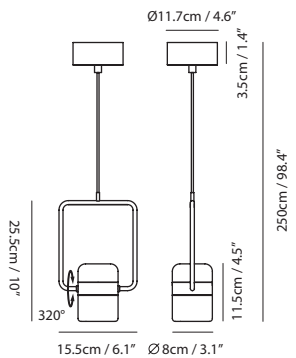

By Li, Hui Lun 李慧倫

matt black + copper ring

**Ling Pendant Horizontal**

**Model**  
SLD-80PH

**Material**  
steel, frosted glass

**Light Source**  
LED 6W 3000K CRI90 280lm

**Driver**  
Built-in dimmable driver  
(Triac dimming)

**Weight**  
1.1kg / 2.4lb

**Color**  
● matt black + copper ring

**Ling Pendant Vertical**

**Model**  
SLD-80PV

**Material**  
steel, frosted glass

**Light Source**  
LED 6W 3000K CRI90 280lm

**Driver**  
Built-in dimmable driver  
(Triac dimming)

**Weight**  
1.1kg / 2.4lb

**Color**  
● matt black + copper ring

matt black + copper ring

matt white + matt brass ring

**Ling Wall**

**Model**  
SLD-80WTE

**Material**  
steel, frosted glass

**Light Source**  
LED 7W 3000K CRI90 280lm