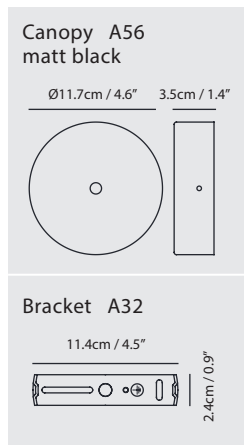

By Li, Hui Lun 李慧倫

matt black + copper ring

**Ling Pendant Horizontal**

**Model**  
SLD-80PH

**Material**  
steel, frosted glass

**Light Source**  
LED 6W 3000K CRI90 280lm

**Driver**  
Built-in dimmable driver  
(Triac dimming)

**Weight**  
1.1kg / 2.4lb

**Color**  
● matt black + copper ring

**Ling Pendant Vertical**

**Model**  
SLD-80PV

**Material**  
steel, frosted glass

**Light Source**  
LED 6W 3000K CRI90 280lm

**Driver**  
Built-in dimmable driver  
(Triac dimming)

**Weight**  
1.1kg / 2.4lb

**Color**  
● matt black + copper ring

matt black + copper ring

matt white + matt brass ring

**Ling Wall**

**Model**  
SLD-80WTE

**Material**  
steel, frosted glass

**Light Source**  
LED 7W 3000K CRI90 280lm