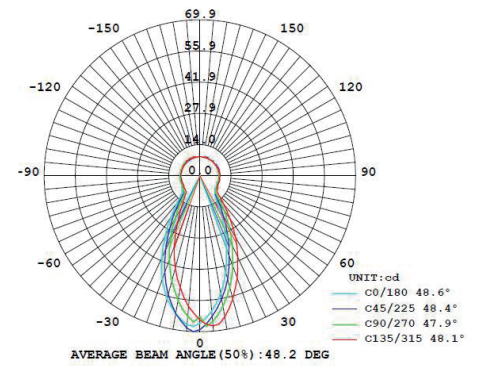

By Li, Hui Lun 李慧倫

matt black + copper ring

**Ling Pendant Horizontal**

**Model**  
SLD-80PH

**Material**  
steel, frosted glass

**Light Source**  
LED 6W 3000K CRI90 280lm

**Driver**  
Built-in dimmable driver  
(Triac dimming)

**Weight**  
1.1kg / 2.4lb

**Color**  
● matt black + copper ring

**Ling Pendant Vertical**

**Model**  
SLD-80PV

**Material**  
steel, frosted glass

**Light Source**  
LED 6W 3000K CRI90 280lm

**Driver**  
Built-in dimmable driver  
(Triac dimming)

**Weight**  
1.1kg / 2.4lb

**Color**  
● matt black + copper ring

matt black + copper ring

matt white + matt brass ring

**Ling Wall**

**Model**  
SLD-80WTE

**Material**  
steel, frosted glass

**Light Source**  
LED 7W 3000K CRI90 280lm