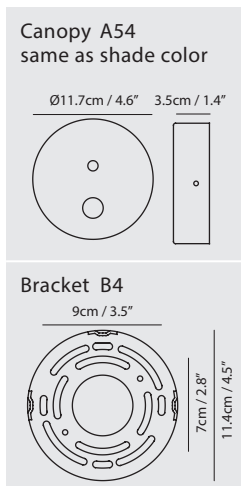

**Weight**  
1.1kg / 2.4lb

**Color**  
● matt black + copper ring

**Ling Pendant Vertical**

**Model**  
SLD-80PV

**Material**  
steel, frosted glass

**Light Source**  
LED 6W 3000K CRI90 280lm

**Driver**  
Built-in dimmable driver  
(Triac dimming)

**Weight**  
1.1kg / 2.4lb

**Color**  
● matt black + copper ring

matt black + copper ring

matt white + matt brass ring

**Ling Wall**

**Model**  
SLD-80WTE

**Material**  
steel, frosted glass

**Light Source**  
LED 7W 3000K CRI90 280lm