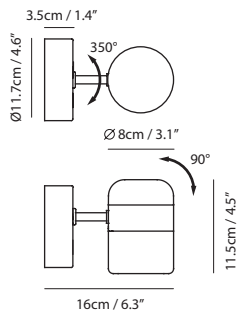

**Weight**  
1.1kg / 2.4lb

**Color**  
● matt black + copper ring

**Ling Pendant Vertical**

**Model**  
SLD-80PV

**Material**  
steel, frosted glass

**Light Source**  
LED 6W 3000K CRI90 280lm

**Driver**  
Built-in dimmable driver  
(Triac dimming)

**Weight**  
1.1kg / 2.4lb

**Color**  
● matt black + copper ring

matt black + copper ring

matt white + matt brass ring

**Ling Wall**

**Model**  
SLD-80WTE

**Material**  
steel, frosted glass

**Light Source**  
LED 7W 3000K CRI90 280lm