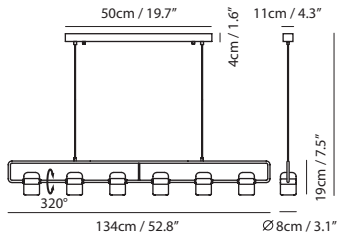

Ling Pendant PL6

Model
SLD-80PF6

Material
frosted glass, steel

Light Source
LED 6 x 6W 3000K CRI90 1270lm

Driver
Built-in dimmable driver
(Triac dimming)

Weight
7.5kg / 16.5lb

Color

- matt black + copper ring
- matt white + matt brass