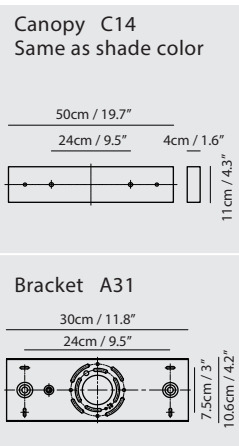

Ling Pendant PL6

Model
SLD-80PF6

Material
frosted glass, steel

Light Source
LED 6 x 6W 3000K CRI90 1270lm

Driver
Built-in dimmable driver
(Triac dimming)

Weight
7.5kg / 16.5lb

Color

- matt black + copper ring
- matt white + matt brass