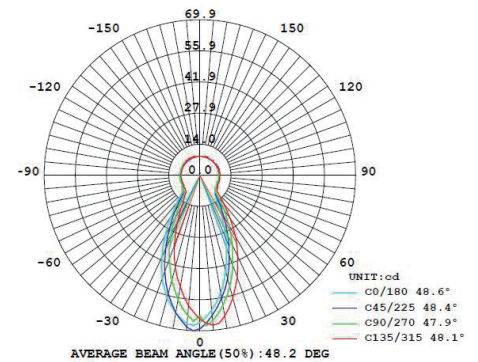

Ling Pendant Vertical

Model
SLD-80PV

Material
steel, frosted glass

Light Source
LED 6W 3000K CRI90 280lm

Driver
Built-in dimmable driver
(Triac dimming)

Weight
1.1kg / 2.4lb

Color
● matt black + copper ring