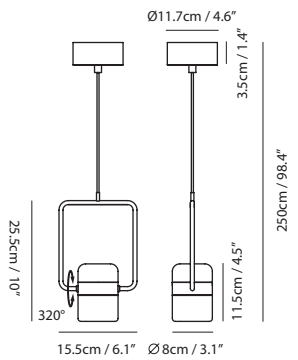

By Li, Hui Lun 李慧倫

matt black + copper ring

Ling Pendant Horizontal

Model
SLD-80PH

Material
steel, frosted glass

Light Source
LED 6W 3000K CRI90 280lm

Driver
Built-in dimmable driver
(Triac dimming)

Weight
1.1kg / 2.4lb

Color
● matt black + copper ring

Ling Pendant Vertical

Model
SLD-80PV

Material
steel, frosted glass

Light Source
LED 6W 3000K CRI90 280lm

Driver
Built-in dimmable driver
(Triac dimming)

Weight
1.1kg / 2.4lb