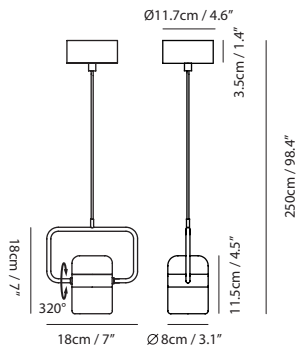

By Li, Hui Lun 李慧倫

matt black + copper ring

Ling Pendant Horizontal

Model
SLD-80PH

Material
steel, frosted glass

Light Source
LED 6W 3000K CRI90 280lm

Driver
Built-in dimmable driver
(Triac dimming)

Weight
1.1kg / 2.4lb

Color
● matt black + copper ring

Ling Pendant Vertical

Model
SLD-80PV

Material
steel, frosted glass

Light Source
LED 6W 3000K CRI90 280lm

Driver
Built-in dimmable driver
(Triac dimming)

Weight
1.1kg / 2.4lb

Weight
1.2kg / 2.6lb

Color

 matt black + copper ring
 matt white + matt brass ring