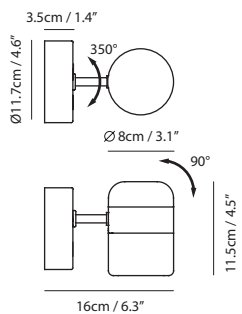

Ling Wall

Model
SLD-80WTE

Material
steel, frosted glass

Light Source
LED 7W 3000K CRI90 280lm

Feature
Touch dimmer switch

Weight
1.2kg / 2.6lb

Color
matt black + copper ring
matt white + matt brass ring