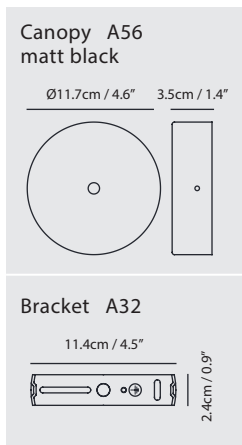

By Li, Hui Lun 李慧倫

matt black + copper ring

Ling Pendant Horizontal

Model
SLD-80PH

Material
steel, frosted glass

Light Source
LED 6W 3000K CRI90 280lm

Driver
Built-in dimmable driver
(Triac dimming)

Weight
1.1kg / 2.4lb

Color
● matt black + copper ring

Ling Pendant Vertical

Model
SLD-80PV

Material
steel, frosted glass

Light Source
LED 6W 3000K CRI90 280lm

Driver
Built-in dimmable driver
(Triac dimming)

Weight
1.1kg / 2.4lb