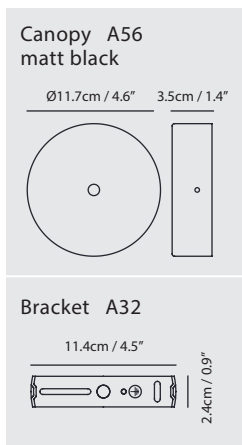

By Li, Hui Lun 李慧倫

matt black + copper ring

Ling Pendant Horizontal

Model
SLD-80PH

Material
steel, frosted glass

Light Source
LED 6W 3000K CRI90 280lm

Driver
Built-in dimmable driver
(Triac dimming)

Weight
1.1kg / 2.4lb

Color
● matt black + copper ring

Ling Pendant Vertical

Model
SLD-80PV

Material
steel, frosted glass

Light Source
LED 6W 3000K CRI90 280lm

Driver
Built-in dimmable driver
(Triac dimming)

Weight
1.1kg / 2.4lb