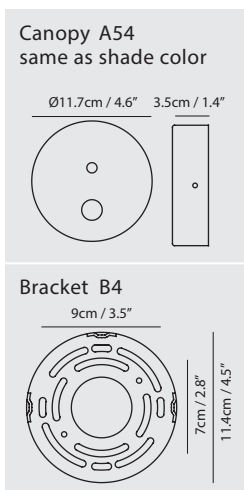

By Li, Hui Lun 李慧倫

matt black + copper ring

Ling Pendant Horizontal

Model
SLD-80PH

Material
steel, frosted glass

Light Source
LED 6W 3000K CRI90 280lm

Driver
Built-in dimmable driver
(Triac dimming)

Weight
1.1kg / 2.4lb

Color
● matt black + copper ring

Ling Pendant Vertical

Model
SLD-80PV

Material
steel, frosted glass

Light Source
LED 6W 3000K CRI90 280lm

Driver
Built-in dimmable driver
(Triac dimming)

Weight
1.1kg / 2.4lb

Color
● matt black + copper ring

matt black + copper ring

matt white + matt brass ring

Ling Wall

Model
SLD-80WTE

Material
steel, frosted glass

Light Source
LED 7W 3000K CRI90 280lm

Feature
Touch dimmer switch

Weight
1.2kg / 2.6lb

Color

 matt black + copper ring
 matt white + matt brass ring