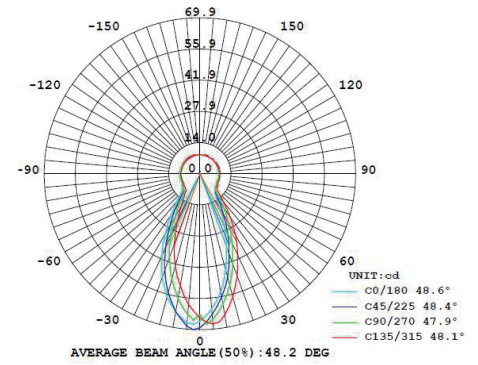

By Li, Hui Lun 李慧倫

matt black + copper ring

Ling Pendant Horizontal

Model
SLD-80PH

Material
steel, frosted glass

Light Source
LED 6W 3000K CRI90 280lm

Driver
Built-in dimmable driver
(Triac dimming)

Weight
1.1kg / 2.4lb

Color
● matt black + copper ring

Ling Pendant Vertical

Model
SLD-80PV

Material
steel, frosted glass

Light Source
LED 6W 3000K CRI90 280lm

Driver
Built-in dimmable driver
(Triac dimming)

Weight
1.1kg / 2.4lb