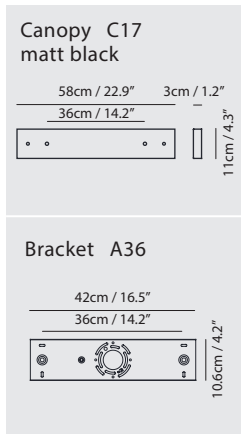

By Chen, Chao Cheng 陳昭成

copper + matt black

Lalu+ Pendant PL4

Model
SQ-250MCTR4

Material
steel, glass diffuser

Light Source
E26 4 x Max 60W

Feature
Rotatable cross bar

Weight
4.8kg / 10.6lb