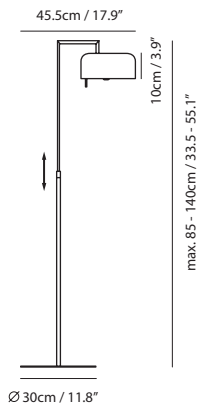

Lalu+ Floor

Model
SQ-250MFR

Material
steel, acrylic diffuser

Light Source
E26 1 x Max 60W

Feature
Dip switch, shade rotatable,
Height adjustable

Weight
4.7kg / 10.3lb

Cord
200cm / 78.7"

Color
 cooper + matt black