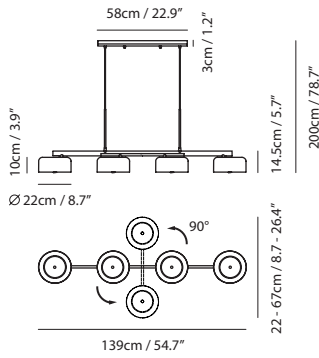

By Chen, Chao Cheng 陳昭成

copper + matt black

Lalu+ Pendant PL4

Model
SQ-250MCTR4

Material
steel, glass diffuser

Light Source
E26 4 x Max 60W

Feature
Rotatable cross bar

Weight
4.8kg / 10.6lb