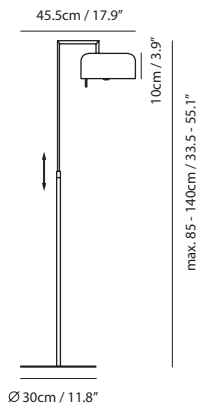

Lalu+ Floor

Model
SQ-250MFR

Material
steel, acrylic diffuser

Light Source
E26 1 x Max 60W

Feature
Dip switch, shade rotatable,
Height adjustable

Weight
4.7kg / 10.3lb

Cord
200cm / 78.7"

Color
 cooper + matt black