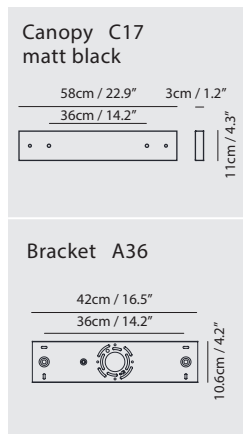

Lalu+ Pendant PL4

Model
SQ-250MCTR4

Material
steel, glass diffuser

Light Source
E26 4 x Max 60W

Feature
Rotatable cross bar

Weight
4.8kg / 10.6lb

Color
● copper + matt black