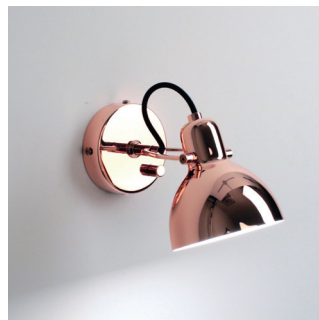

The smallest LAITO in the series, the mini wall lamp has inherited the classic streamlined look and flexible functionality of its larger counterparts.

It offers two types to choose. The mini WL version is with an adjustable arm and shade the wall mounted lamp can be perfectly positioned for your task at hand. As with the rest of the LAITO series aesthetic is never compromised by function.

By Chen, Chao Cheng 陳昭成

matt black

matt white

copper

matt brass

chrome

Laito Mini Wall

Model
SQ-793MWR

Material
steel

Light Source
E12 1 x Max 30W

Feature
On / off rotary switch

Weight
0.5kg / 1.1lb

- Color**
- matt black
 - matt white
 - copper
 - chrome
 - matt brass

LAITO MINI

SEEDDESIGN

www.SeedDesignUSA.com

matt black shade + copper arm

Laito Mini Wall L

Model
SQ-793MWA

Material
steel

Light Source
E12 1 x Max 25W

Feature
On / off rotary switch

Weight
1.4kg / 3.1lb

Color
● matt black shade + copper arm