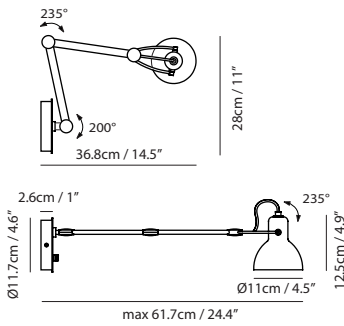

Material
steel

Light Source
E12 1 x Max 30W

Feature
On / off rotary switch

Weight
0.5kg / 1.1lb

- Color**
- matt black
 - matt white
 - copper
 - chrome
 - matt brass

LAITO MINI

SEEDDESIGN

www.SeedDesignUSA.com

matt black shade + copper arm

Laito Mini Wall L

Model
SQ-793MWA

Material
steel

Light Source
E12 1 x Max 25W

Feature
On / off rotary switch

Weight
1.4kg / 3.1lb

Color
● matt black shade + copper arm