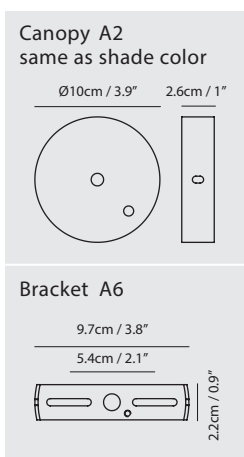

Laito Mini Wall

Model
SQ-793MWR

Material
steel

Light Source
E12 1 x Max 30W

Feature
On / off rotary switch

Weight
0.5kg / 1.1lb

1. **Color**
2. matt black
   - matt white
   - copper
   - chrome
   - matt brass