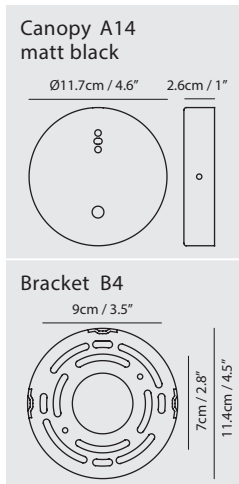

Material
steel

Light Source
E12 1 x Max 30W

Feature
On / off rotary switch

Weight
0.5kg / 1.1lb

- Color**
- matt black
 - matt white
 - copper
 - chrome
 - matt brass

LAITO MINI

SEEDDESIGN

www.SeedDesignUSA.com

matt black shade + copper arm

Laito Mini Wall L

Model
SQ-793MWA

Material
steel

Light Source
E12 1 x Max 25W

Feature
On / off rotary switch

Weight
1.4kg / 3.1lb

Color
● matt black shade + copper arm