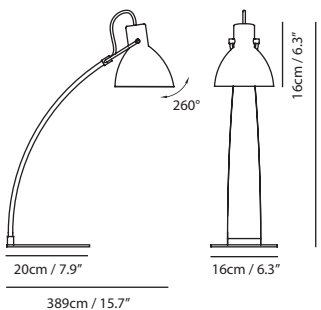

By Chen, Chao Cheng 陳昭成

matt black + red cord

matt gray + orange cord

matt white + turquoise cord

**Laito Wood Table**

**Model**  
SQ-893DWR

**Material**  
steel, beech

**Light Source**  
E26 1 x Max 60W

**Feature**  
In line on/ off switch

**Weight**  
2.1kg / 4.7lb

**Cord**  
200cm / 78.7"

- Color**
- matt gray + red cord
  - matt gray + orange cord
  - matt white + turquoise cord