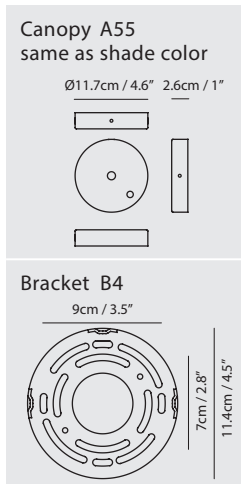

Laito Gentle Wall

Model
SQ-793MWRL

Material
steel

Light Source
E12 1 x Max 25W

Feature
On / off rotary switch

Weight
1.3kg / 2.9lb

Color
matt black + champagne gold