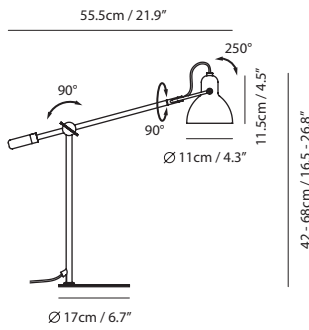

The LAITO Gentle is inspired by modern gentlemen who are particularly reckoned to be properly-dressed, caring for details along with exquisite taste. This is a design which shows mechanical intelligence and vintage aesthetics to great advantages. Height is allowed to be suitable with the rotary lamp arm, together with the lampshade; the LAITO Gentle provides a multi-direction adjustment function.

It is elegantly matched with refined hues to perform the best mate every man should keep.

By Chen, Chao Cheng 陳昭成
Jack Wan 萬華

matt black + champagne gold

Laito Gentle Table

Model
SQ-793MDR

Material
steel

Light Source
E12 1 x Max 25W

Feature
In line on/ off switch

Weight
1.9kg / 4.2lb

Cord
200cm / 78.7"

Color
● matt black + champagne gold

LAITO GENTLE

SEEDDESIGN

www.SeedDesignUSA.com

Photo Credit : Wengen Interior Design

matt black + champagne gold

Laito Gentle Wall

Model
SQ-793MWRL

Material
steel

Light Source
E12 1 x Max 25W

Feature
On / off rotary switch

Weight
1.3kg / 2.9lb

Color
 matt black + champagne gold