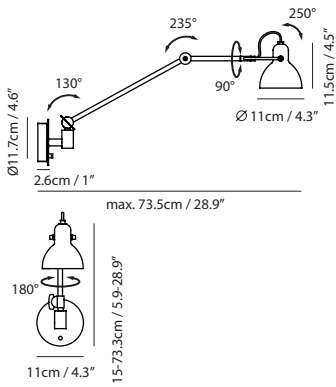

Laito Gentle Wall

Model
SQ-793MWRL

Material
steel

Light Source
E12 1 x Max 25W

Feature
On / off rotary switch

Weight
1.3kg / 2.9lb

Color
matt black + champagne gold