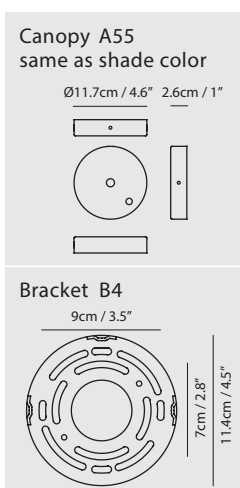

Laito Gentle Wall

Model
SQ-793MWRL

Material
steel

Light Source
E12 1 x Max 25W

Feature
On / off rotary switch

Weight
1.3kg / 2.9lb

Color
matt black + champagne gold