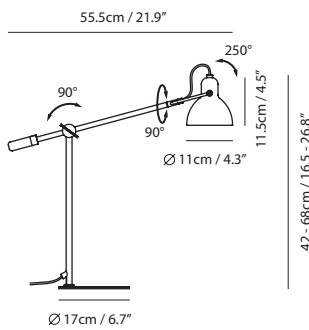

The LAITO Gentle is inspired by modern gentlemen who are particularly reckoned to be properly-dressed, caring for details along with exquisite taste. This is a design which shows mechanical intelligence and vintage aesthetics to great advantages. Height is allowed to be suitable with the rotary lamp arm, together with the lampshade; the LAITO Gentle provides a multi-direction adjustment function.

It is elegantly matched with refined hues to perform the best mate every man should keep.

By Chen, Chao Cheng 陳昭成
Jack Wan 萬華

matt black + champagne gold

Laito Gentle Table

Model
SQ-793MDR

Material
steel

Light Source
E12 1 x Max 25W

Feature
In line on/ off switch

Weight
1.9kg / 4.2lb

Cord
200cm / 78.7"

Color
● matt black + champagne gold

LAITO GENTLE

SEEDDESIGN

www.SeedDesignUSA.com

Photo Credit : Wengen Interior Design