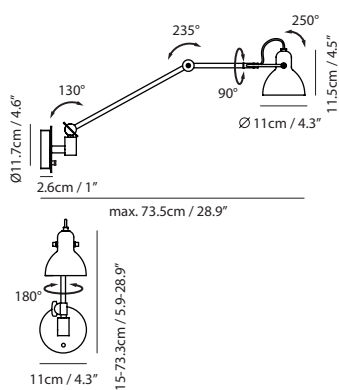

Laito Gentle Wall

Model
SQ-793MWRL

Material
steel

Light Source
E12 1 x Max 25W

Feature
On / off rotary switch

Weight
1.3kg / 2.9lb

Color
matt black + champagne gold