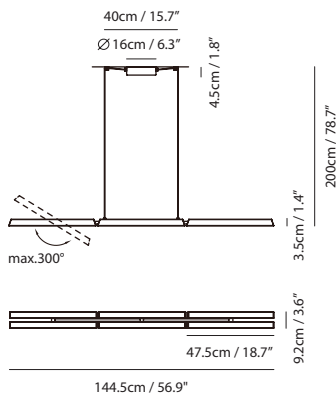

Konnect Pendant PL6

Model
SLD-3983PL6

Material
steel, PC

Light Source
LED 6 x 5.5W 3000K CRI98 1529lm

Dimming
0-10V

Weight
2.5kg / 5.5lb

1. **Color**
2. champagne gold + matt black canopy
   - matt black + matt black canopy