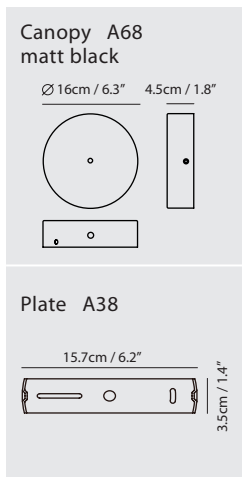

Konnect Pendant PL4

Model
SLD-3983PL4

Material
steel, PC

Light Source
LED 4 x 5.5W 3000K CRI98 1052lm

Dimming
0-10V

Weight
1.8kg / 4.0lb

1. **Color**
2. champagne gold + matt black canopy
   - matt black + matt black canopy