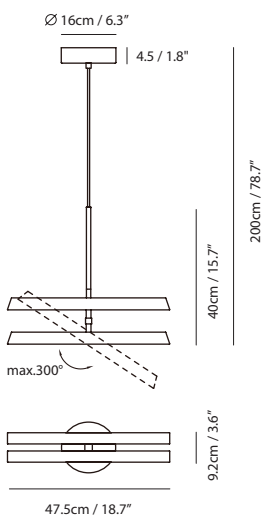

Konnect Pendant PV4

Model
SLD-3983PV4

Material
steel, PC

Light Source
LED 4 x 5.5W 3000K CRI98 949lm

Dimming
0-10V

Weight
1.8kg / 4.0lb

1. **Color**
2. champagne gold + matt black canopy
   - matt black + matt black canopy