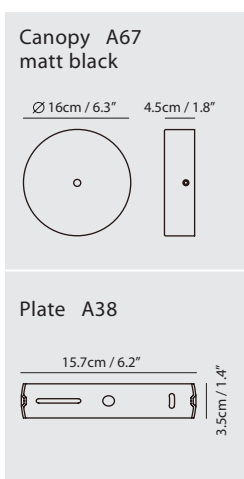

Konnect Pendant PV4

Model
SLD-3983PV4

Material
steel, PC

Light Source
LED 4 x 5.5W 3000K CRI98 949lm

Dimming
0-10V

Weight
1.8kg / 4.0lb

1. **Color**
2. champagne gold + matt black canopy
   - matt black + matt black canopy