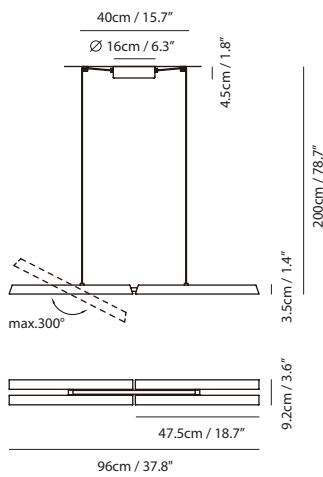

Konnect Pendant PL4

Model
SLD-3983PL4

Material
steel, PC

Light Source
LED 4 x 5.5W 3000K CRI98 1052lm

Dimming
0-10V

Weight
1.8kg / 4.0lb

1. **Color**
2. champagne gold + matt black canopy
   - matt black + matt black canopy