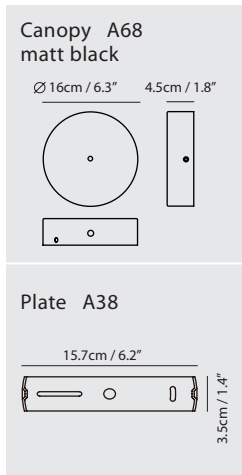

Konnect Pendant PL6

Model
SLD-3983PL6

Material
steel, PC

Light Source
LED 6 x 5.5W 3000K CRI98 1529lm

Dimming
0-10V

Weight
2.5kg / 5.5lb

1. **Color**
2. champagne gold + matt black canopy
   - matt black + matt black canopy