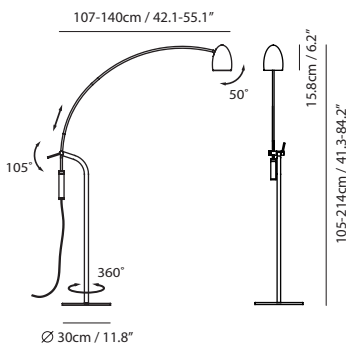

By Chen, Chao Cheng 陳昭成
Li, Hui Lun 李慧倫

copper shade + matt black body

Hercules Table

Model
SLD-79DTE

Material
steel

Light Source
LED 8.6W 3000K CRI90 730lm

Feature
Touch dimmer switch

Weight
4.8kg / 10.6lb

Cord
220cm / 86.6"

Color
 copper shade + matt black body

copper shade + matt black body

Hercules Floor

Model
SLD-791FTE

Material
steel

Light Source
LED 12W 3000K CRI90 1020lm

Feature
Touch dimmer switch

Weight
9.1 kg / 20lb

Cord
270cm / 106.3"

Color
● copper shade + matt black body