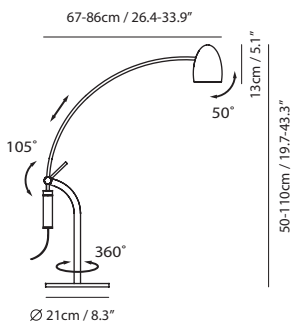

By Chen, Chao Cheng 陳昭成
Li, Hui Lun 李慧倫

copper shade + matt black body

Hercules Table

Model
SLD-79DTE

Material
steel

Light Source
LED 8.6W 3000K CRI90 730lm

Feature
Touch dimmer switch

Weight
4.8kg / 10.6lb

Cord
220cm / 86.6"

Color
 copper shade + matt black body

copper shade + matt black body

Hercules Floor

Model
SLD-791FTE

Material
steel

Light Source
LED 12W 3000K CRI90 1020lm

Feature
Touch dimmer switch

Weight
9.1 kg / 20lb

Cord
270cm / 106.3"

Color
● copper shade + matt black body