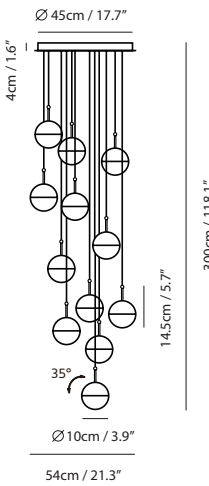

matt black

copper

shiny brass

chrome

Dora Pendant PL5

Model
SLD-1010PL5

Material
glass, steel

Light Source
LED 5 x 6.5W 3000K
CRI90 1226lm

Driver
Built-in dimmable driver
(Triac dimming)

Weight
6.7kg / 14.8lb

Color

- matt black
- copper
- shiny brass
- chrome

matt black

copper

shiny brass

chrome

Dora Pendant P12

Model
SLD-1010P12

Material
glass, steel

Light Source
LED 12 x 6.5W 3000K
CRI90 2495lm

Driver
Built-in dimmable driver
(Triac dimming)

Weight
19.9kg / 43.8lb

- Color**
- matt black
 - copper
 - shiny brass
 - chrome

Dora Pendant PC12

Model
SLD-1010PC12

Material
glass, steel

Light Source
LED 12 x 6.5W 3000K CRI90 2495lm

Driver
Built-in dimmable driver, ring
height adjustable (Triac dimming)

Weight
20.8kg / 45.8lb

- Color**
- matt black
 - copper
 - shiny brass
 - chrome