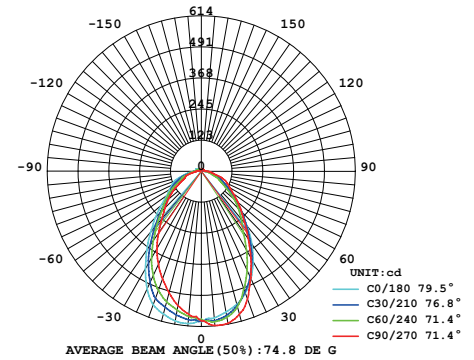

Dora Pendant PL5

Model
SLD-1010PL5

Material
glass, steel

Light Source
LED 5 x 6.5W 3000K
CRI90 1226lm

Driver
Built-in dimmable driver
(Triac dimming)

Weight
6.7kg / 14.8lb

Color

- matt black
- copper
- shiny brass
- chrome