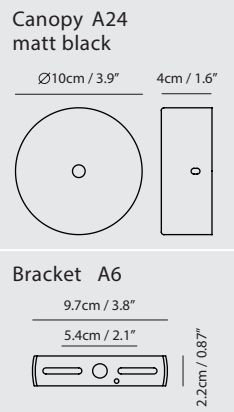

By Chang, Ting Ting 張婷婷

matt black

copper

shiny brass

chrome

Dora Pendant P1

Model
SLD-1010P

Material
glass, steel

Light Source
LED 6.5W 3000K CRI90 250lm

Driver
Built-in dimmable driver
(Triac dimming)

Weight
1.2kg / 2.6lb

- Color**
- matt black
 - copper
 - shiny brass
 - chrome

Dora Pendant P3

Model
SLD-1010P3

Material
glass, steel

Dora Pendant PC12

Model
SLD-1010PC12

Material
glass, steel

Light Source
LED 12 x 6.5W 3000K CRI90 2495lm

Driver
Built-in dimmable driver, ring
height adjustable (Triac dimming)

Weight
20.8kg / 45.8lb

- Color**
- matt black
 - copper
 - shiny brass
 - chrome