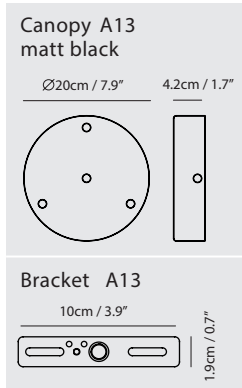

By Chang, Ting Ting 張婷婷

matt black

copper

shiny brass

chrome

Dora Pendant P1

Model
SLD-1010P

Material
glass, steel

Light Source
LED 6.5W 3000K CRI90 250lm

Driver
Built-in dimmable driver
(Triac dimming)

Weight
1.2kg / 2.6lb

- Color**
- matt black
 - copper
 - shiny brass
 - chrome

Dora Pendant P3

Model
SLD-1010P3

Material
glass, steel

Dora Pendant PC12

Model
SLD-1010PC12

Material
glass, steel

Light Source
LED 12 x 6.5W 3000K CRI90 2495lm

Driver
Built-in dimmable driver, ring
height adjustable (Triac dimming)

Weight
20.8kg / 45.8lb

- Color**
- matt black
 - copper
 - shiny brass
 - chrome