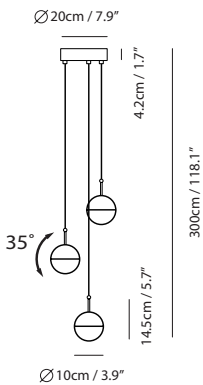

By Chang, Ting Ting 張婷婷

matt black

copper

shiny brass

chrome

Dora Pendant P1

Model
SLD-1010P

Material
glass, steel

Light Source
LED 6.5W 3000K CRI90 250lm

Driver
Built-in dimmable driver
(Triac dimming)

Weight
1.2kg / 2.6lb

- Color**
- matt black
 - copper
 - shiny brass
 - chrome

Dora Pendant P3

Model
SLD-1010P3

Material
glass, steel

Dora Pendant P12

Model
SLD-1010P12

Material
glass, steel

Light Source
LED 12 x 6.5W 3000K
CRI90 2495lm

Driver
Built-in dimmable driver
(Triac dimming)

Weight
19.9kg / 43.8lb

- Color**
- matt black
 - copper
 - shiny brass
 - chrome

Dora Pendant PC12

Model
SLD-1010PC12

Material
glass, steel

Light Source
LED 12 x 6.5W 3000K CRI90 2495lm

Driver
Built-in dimmable driver, ring
height adjustable (Triac dimming)

Weight
20.8kg / 45.8lb

- Color**
- matt black
 - copper
 - shiny brass
 - chrome