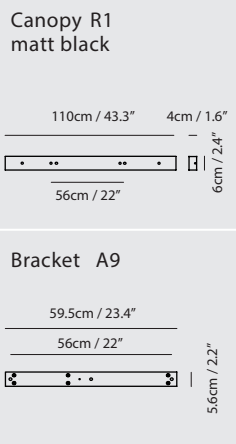

matt black

copper

shiny brass

chrome

Dora Pendant PL5

Model
SLD-1010PL5

Material
glass, steel

Light Source
LED 5 x 6.5W 3000K
CRI90 1226lm

Dora Pendant P12

Model
SLD-1010P12

Material
glass, steel

Light Source
LED 12 x 6.5W 3000K
CRI90 2495lm

Driver
Built-in dimmable driver
(Triac dimming)

Weight
19.9kg / 43.8lb

- Color**
- matt black
 - copper
 - shiny brass
 - chrome