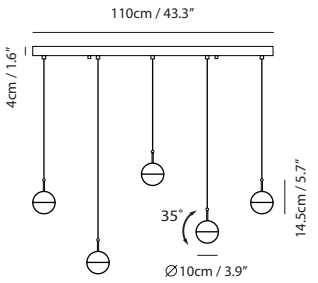

Dora Pendant PL5

Model
SLD-1010PL5

Material
glass, steel

Light Source
LED 5 x 6.5W 3000K
CRI90 1226lm

Driver
Built-in dimmable driver
(Triac dimming)

Weight
6.7kg / 14.8lb

Color

- matt black
- copper
- shiny brass
- chrome