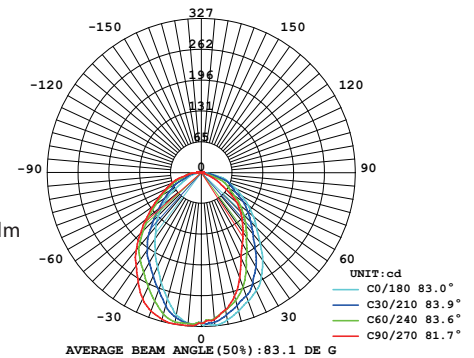

Dora Pendant P1

Model
SLD-1010P

Material
glass, steel

Light Source
LED 6.5W 3000K CRI90 250lm

Driver
Built-in dimmable driver
(Triac dimming)

Weight
1.2kg / 2.6lb

1. **Color**
2. matt black
   - copper
   - shiny brass
   - chrome

Dora Pendant P3

Model
SLD-1010P3

Material
glass, steel

Light Source
LED 3 x 6.5W 3000K CRI90 678lm

Driver
Built-in dimmable driver
(Triac dimming)

Weight
3.6kg / 7.9lb

1. **Color**
2. matt black
   - copper
   - shiny brass
   - chrome