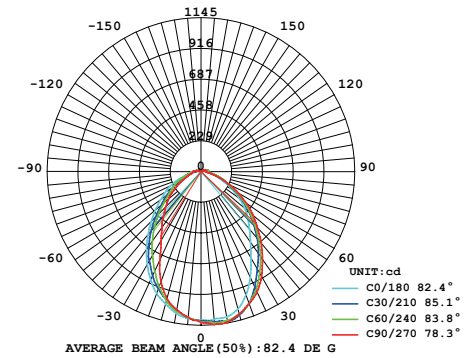

Dora Pendant P12

Model
SLD-1010P12

Material
glass, steel

Light Source
LED 12 x 6.5W 3000K
CRI90 2495lm

Driver
Built-in dimmable driver
(Triac dimming)

Weight
19.9kg / 43.8lb

- Color**
- matt black
 - copper
 - shiny brass
 - chrome