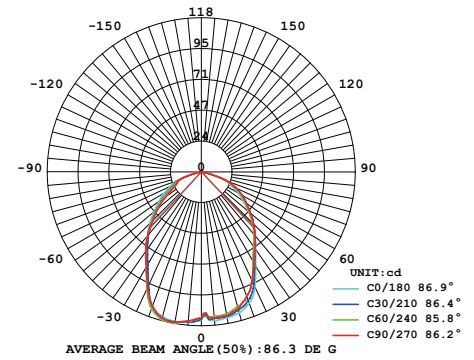

Light Source
LED 6.5W 3000K CRI90 250lm

Driver
Built-in dimmable driver
(Triac dimming)

Weight
1.2kg / 2.6lb

- Color**
- matt black
 - copper
 - shiny brass
 - chrome

Dora Pendant P3

Model
SLD-1010P3

Material
glass, steel