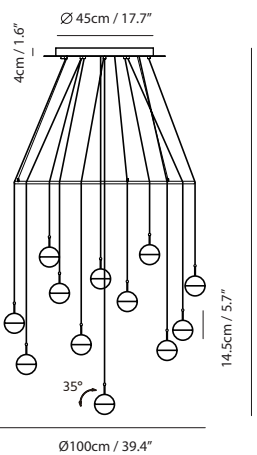

matt black

copper

shiny brass

chrome

Dora Pendant PL5

Model
SLD-1010PL5

Material
glass, steel

Light Source
LED 5 x 6.5W 3000K
CRI90 1226lm

Dora Pendant P12

Model
SLD-1010P12

Material
glass, steel

Light Source
LED 12 x 6.5W 3000K
CRI90 2495lm

Driver
Built-in dimmable driver
(Triac dimming)

Weight
19.9kg / 43.8lb

- Color**
- matt black
 - copper
 - shiny brass
 - chrome

Dora Pendant PC12

Model
SLD-1010PC12

Material
glass, steel

Light Source
LED 12 x 6.5W 3000K CRI90 2495lm

Driver
Built-in dimmable driver, ring
height adjustable (Triac dimming)

Weight
20.8kg / 45.8lb

- Color**
- matt black
 - copper
 - shiny brass
 - chrome