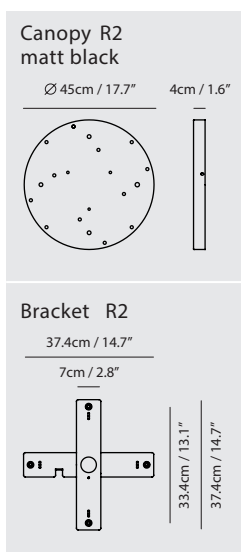

Dora Pendant P12

Model
SLD-1010P12

Material
glass, steel

Light Source
LED 12 x 6.5W 3000K
CRI90 2495lm

Driver
Built-in dimmable driver
(Triac dimming)

Weight
19.9kg / 43.8lb

- Color**
- matt black
 - copper
 - shiny brass
 - chrome

Dora Pendant PC12

Model
SLD-1010PC12

Material
glass, steel

Light Source
LED 12 x 6.5W 3000K CRI90 2495lm

Driver
Built-in dimmable driver, ring
height adjustable (Triac dimming)

Weight
20.8kg / 45.8lb

- Color**
- matt black
 - copper
 - shiny brass
 - chrome