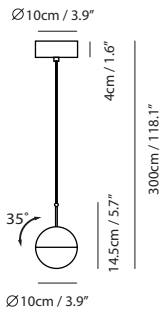

By Chang, Ting Ting 張婷婷

matt black

copper

shiny brass

chrome

Dora Pendant P1

Model
SLD-1010P

Material
glass, steel

Light Source
LED 6.5W 3000K CRI90 250lm

Driver
Built-in dimmable driver
(Triac dimming)

Weight
1.2kg / 2.6lb

- Color**
- matt black
 - copper
 - shiny brass
 - chrome

Dora Pendant P3

Model
SLD-1010P3

Material
glass, steel

Dora Pendant P12

Model
SLD-1010P12

Material
glass, steel

Light Source
LED 12 x 6.5W 3000K
CRI90 2495lm

Driver
Built-in dimmable driver
(Triac dimming)

Weight
19.9kg / 43.8lb

- Color**
- matt black
 - copper
 - shiny brass
 - chrome

Dora Pendant PC12

Model
SLD-1010PC12

Material
glass, steel

Light Source
LED 12 x 6.5W 3000K CRI90 2495lm

Driver
Built-in dimmable driver, ring
height adjustable (Triac dimming)

Weight
20.8kg / 45.8lb

- Color**
- matt black
 - copper
 - shiny brass
 - chrome