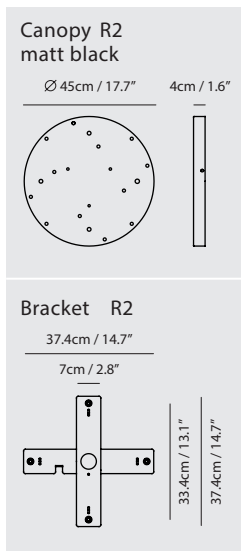

matt black

copper

shiny brass

chrome

Dora Pendant PL5

Model
SLD-1010PL5

Material
glass, steel

Light Source
LED 5 x 6.5W 3000K
CRI90 1226lm

Dora Pendant P12

Model
SLD-1010P12

Material
glass, steel

Light Source
LED 12 x 6.5W 3000K
CRI90 2495lm

Driver
Built-in dimmable driver
(Triac dimming)

Weight
19.9kg / 43.8lb

- Color**
- matt black
 - copper
 - shiny brass
 - chrome

Dora Pendant PC12

Model
SLD-1010PC12

Material
glass, steel

Light Source
LED 12 x 6.5W 3000K CRI90 2495lm

Driver
Built-in dimmable driver, ring
height adjustable (Triac dimming)

Weight
20.8kg / 45.8lb

- Color**
- matt black
 - copper
 - shiny brass
 - chrome