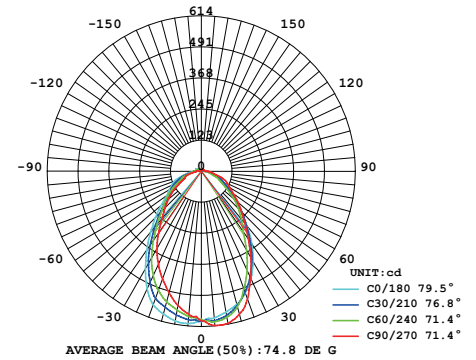

Dora Pendant PL5

Model
SLD-1010PL5

Material
glass, steel

Light Source
LED 5 x 6.5W 3000K
CRI90 1226lm

Driver
Built-in dimmable driver
(Triac dimming)

Weight
6.7kg / 14.8lb

Color

- matt black
- copper
- shiny brass
- chrome