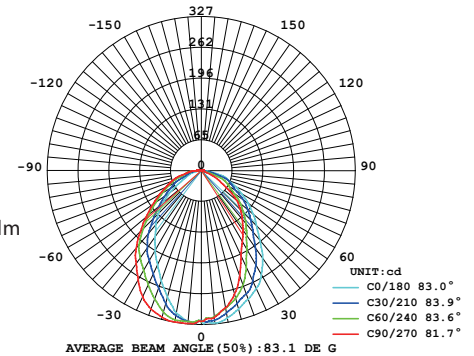

Dora Pendant P1

Model
SLD-1010P

Material
glass, steel

Light Source
LED 6.5W 3000K CRI90 250lm

Driver
Built-in dimmable driver
(Triac dimming)

Weight
1.2kg / 2.6lb

1. **Color**
2. matt black
   - copper
   - shiny brass
   - chrome

Dora Pendant P3

Model
SLD-1010P3

Material
glass, steel

Light Source
LED 3 x 6.5W 3000K CRI90 678lm

Driver
Built-in dimmable driver
(Triac dimming)

Weight
3.6kg / 7.9lb

1. **Color**
2. matt black
   - copper
   - shiny brass
   - chrome