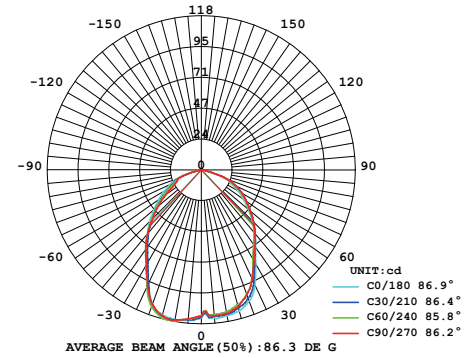

Light Source
LED 6.5W 3000K CRI90 250lm

Driver
Built-in dimmable driver
(Triac dimming)

Weight
1.2kg / 2.6lb

- Color**
- matt black
 - copper
 - shiny brass
 - chrome

Dora Pendant P3

Model
SLD-1010P3

Material
glass, steel