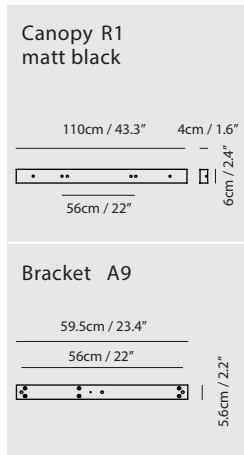

Light Source
LED 6.5W 3000K CRI90 250lm

Driver
Built-in dimmable driver
(Triac dimming)

Weight
1.2kg / 2.6lb

- Color**
- matt black
 - copper
 - shiny brass
 - chrome

Dora Pendant P3

Model
SLD-1010P3

Material
glass, steel

matt black

copper

shiny brass

chrome

Dora Pendant PL5

Model
SLD-1010PL5

Material
glass, steel

Light Source
LED 5 x 6.5W 3000K
CRI90 1226lm

Dora Pendant P12

Model
SLD-1010P12

Material
glass, steel

Light Source
LED 12 x 6.5W 3000K
CRI90 2495lm

Driver
Built-in dimmable driver
(Triac dimming)

Weight
19.9kg / 43.8lb

- Color**
- matt black
 - copper
 - shiny brass
 - chrome

Dora Pendant PC12

Model
SLD-1010PC12

Material
glass, steel

Light Source
LED 12 x 6.5W 3000K CRI90 2495lm

Driver
Built-in dimmable driver, ring
height adjustable (Triac dimming)

Weight
20.8kg / 45.8lb

- Color**
- matt black
 - copper
 - shiny brass
 - chrome