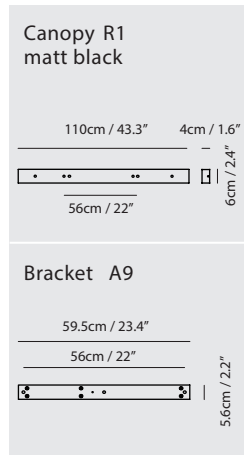

matt black

copper

shiny brass

chrome

Dora Pendant PL5

Model
SLD-1010PL5

Material
glass, steel

Light Source
LED 5 x 6.5W 3000K
CRI90 1226lm

Dora Pendant P12

Model
SLD-1010P12

Material
glass, steel

Light Source
LED 12 x 6.5W 3000K
CRI90 2495lm

Driver
Built-in dimmable driver
(Triac dimming)

Weight
19.9kg / 43.8lb

- Color**
- matt black
 - copper
 - shiny brass
 - chrome

Dora Pendant PC12

Model
SLD-1010PC12

Material
glass, steel

Light Source
LED 12 x 6.5W 3000K CRI90 2495lm

Driver
Built-in dimmable driver, ring
height adjustable (Triac dimming)

Weight
20.8kg / 45.8lb

- Color**
- matt black
 - copper
 - shiny brass
 - chrome