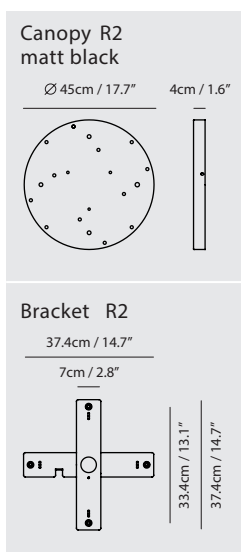

Dora Pendant PC12

Model
SLD-1010PC12

Material
glass, steel

Light Source
LED 12 x 6.5W 3000K CRI90 2495lm

Driver
Built-in dimmable driver, ring
height adjustable (Triac dimming)

Weight
20.8kg / 45.8lb

1. **Color**
2. matt black
   - copper
   - shiny brass
   - chrome