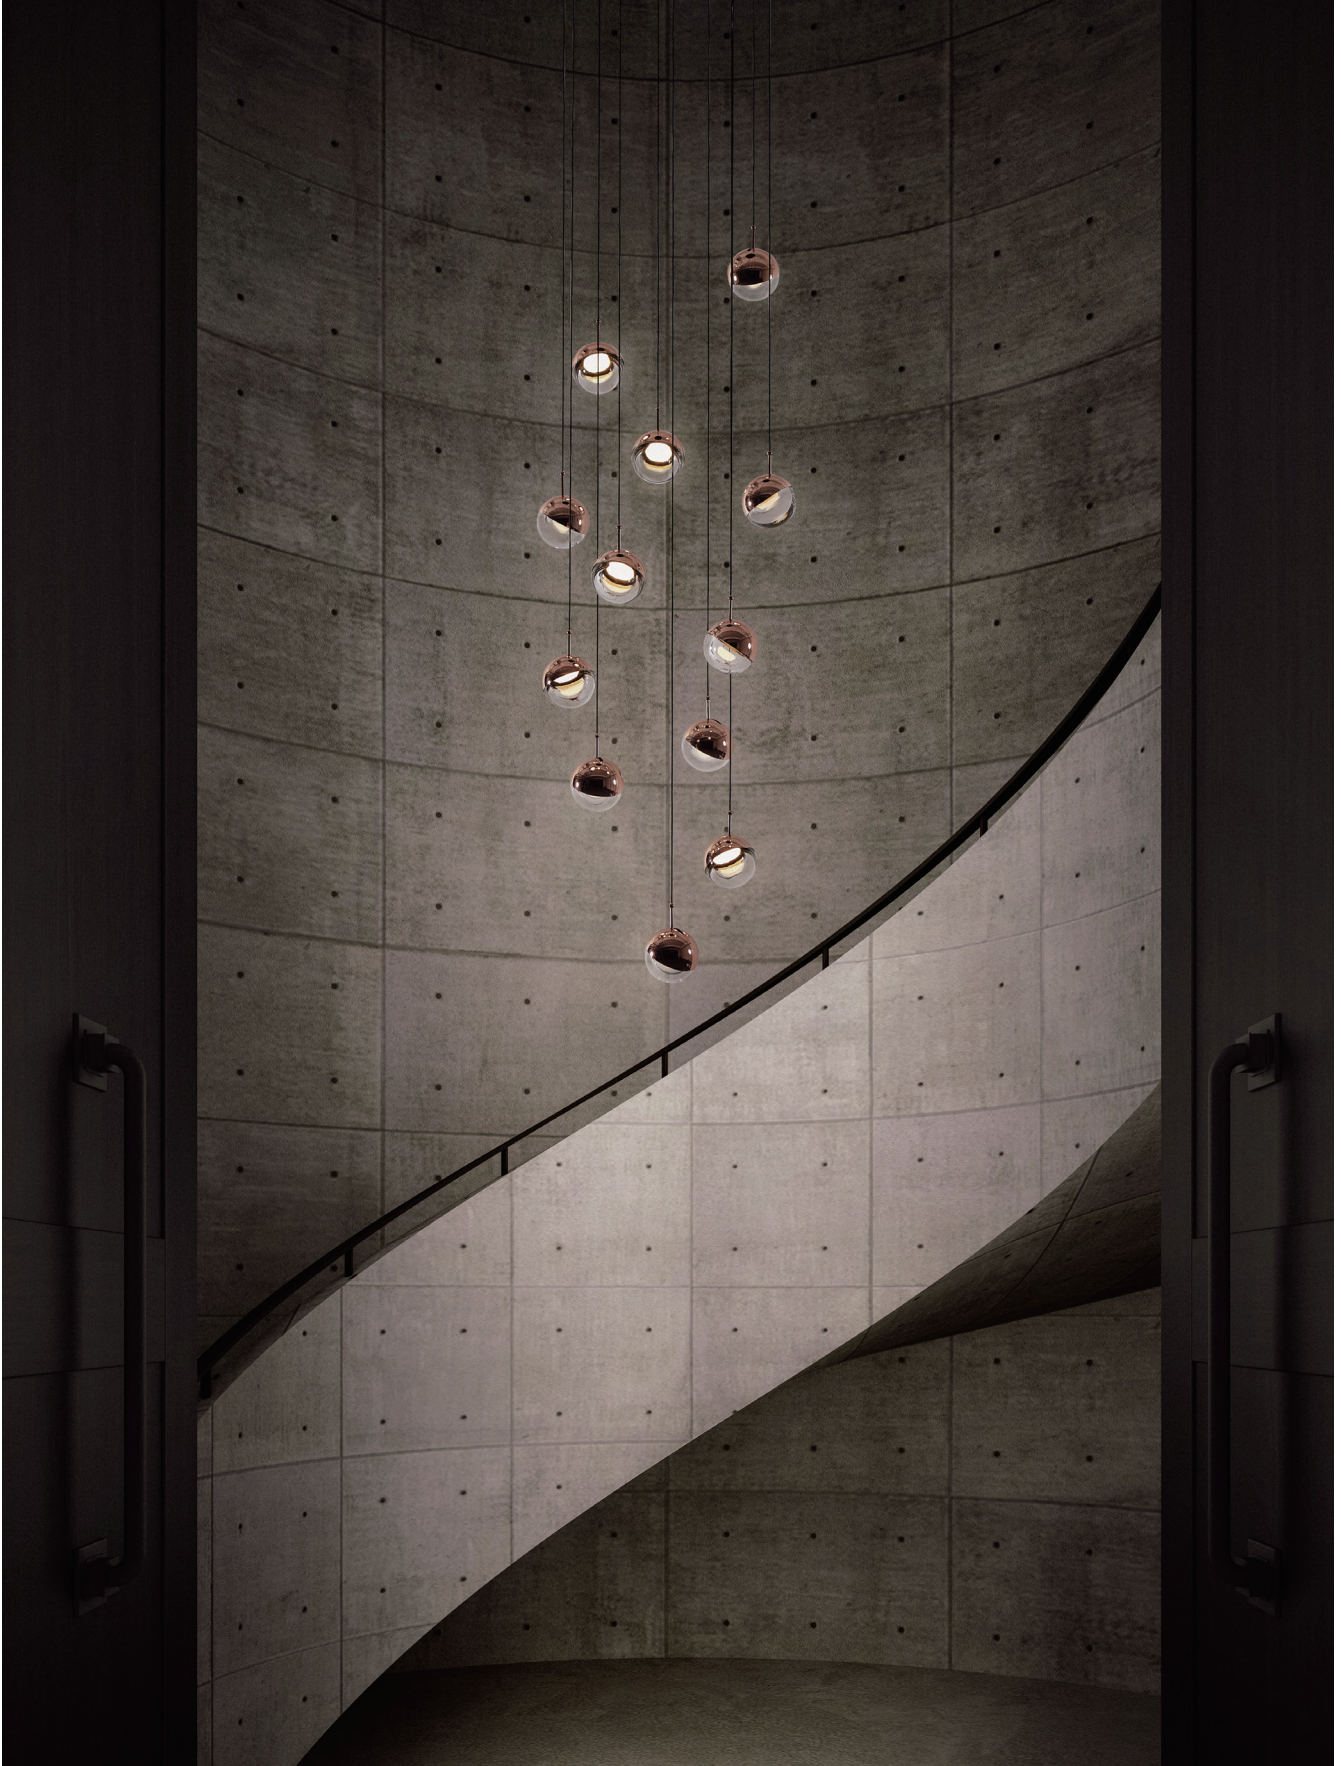

Our DORA collection is Oh So Chic! Our up-and-coming young designer, Ting, drew the inspiration from her childhood. She wanted to create a collection that was versatile, interactive, and fun. With DORA, end users can really be a child again. Have fun with the collection and hang it individually or in a cluster, in whatever position your heart desires. Combined with cutting edge technology, the DORA is embedded in a CRI 90 LED luminance that gently distributes the light. We conveniently offer three suspension methods: pendant, chandelier, and circular suspension.

**Model**  
SLD-1010P3

**Material**  
glass, steel

**Light Source**  
LED 3 x 6.5W 3000K CRI90 678lm

**Driver**  
Built-in dimmable driver  
(Triac dimming)

**Weight**  
3.6kg / 7.9lb

- Color**
- matt black
  - copper
  - shiny brass
  - chrome

**Model**  
SLD-1010PL5

**Material**  
glass, steel

**Light Source**  
LED 5 x 6.5W 3000K  
CRI90 1226lm

**Driver**  
Built-in dimmable driver  
(Triac dimming)

**Weight**  
6.7kg / 14.8lb

**Color**

- matt black
- copper
- shiny brass
- chrome

matt black

copper

shiny brass

chrome

**Dora Pendant P12**

**Model**  
SLD-1010P12

**Material**  
glass, steel

**Light Source**  
LED 12 x 6.5W 3000K  
CRI90 2495lm