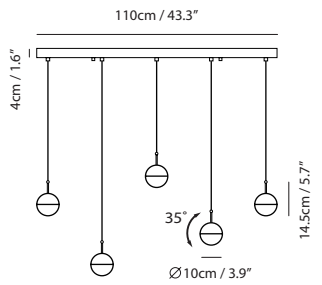

Dora Pendant PL5

Model
SLD-1010PL5

Material
glass, steel

Light Source
LED 5 x 6.5W 3000K
CRI90 1226lm

Driver
Built-in dimmable driver
(Triac dimming)

Weight
6.7kg / 14.8lb

Color

- matt black
- copper
- shiny brass
- chrome