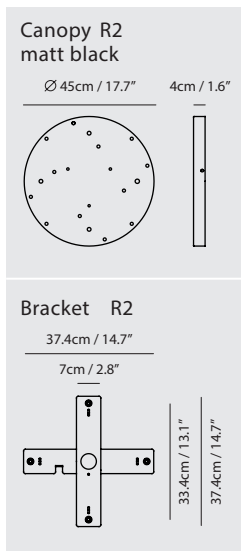

**Model**  
SLD-1010P3

**Material**  
glass, steel

**Light Source**  
LED 3 x 6.5W 3000K CRI90 678lm

**Driver**  
Built-in dimmable driver  
(Triac dimming)

**Weight**  
3.6kg / 7.9lb

- Color**
- matt black
  - copper
  - shiny brass
  - chrome

**Model**  
SLD-1010PL5

**Material**  
glass, steel

**Light Source**  
LED 5 x 6.5W 3000K  
CRI90 1226lm

**Driver**  
Built-in dimmable driver  
(Triac dimming)

**Weight**  
6.7kg / 14.8lb

**Color**

- matt black
- copper
- shiny brass
- chrome

matt black

copper

shiny brass

chrome

**Dora Pendant P12**

**Model**  
SLD-1010P12

**Material**  
glass, steel

**Light Source**  
LED 12 x 6.5W 3000K  
CRI90 2495lm

**Light Source**  
LED 12 x 6.5W 3000K CRI90 2495lm

**Driver**  
Built-in dimmable driver, ring  
height adjustable (Triac dimming)

**Weight**  
20.8kg / 45.8lb

- Color**
- matt black
  - copper
  - shiny brass
  - chrome