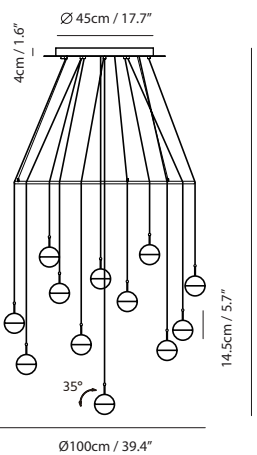

Dora Pendant PC12

Model
SLD-1010PC12

Material
glass, steel

Light Source
LED 12 x 6.5W 3000K CRI90 2495lm

Driver
Built-in dimmable driver, ring
height adjustable (Triac dimming)

Weight
20.8kg / 45.8lb

1. **Color**
2. matt black
   - copper
   - shiny brass
   - chrome