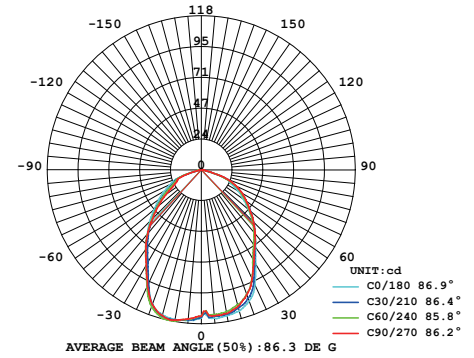

Dora Pendant P3

Model
SLD-1010P3

Material
glass, steel

Light Source
LED 3 x 6.5W 3000K CRI90 678lm

Driver
Built-in dimmable driver
(Triac dimming)

Weight
3.6kg / 7.9lb

1. **Color**
2. matt black
   - copper
   - shiny brass
   - chrome