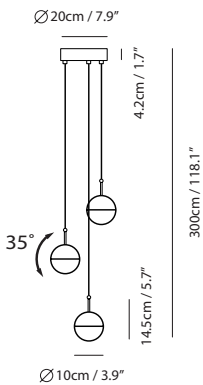

By Chang, Ting Ting 張婷婷

matt black

copper

shiny brass

chrome

**Dora Pendant P1**

**Model**  
SLD-1010P

**Material**  
glass, steel

**Light Source**  
LED 6.5W 3000K CRI90 250lm

**Driver**  
Built-in dimmable driver  
(Triac dimming)

**Weight**  
1.2kg / 2.6lb

- Color**
- matt black
  - copper
  - shiny brass
  - chrome

**Dora Pendant P3**

**Model**  
SLD-1010P3

**Material**  
glass, steel

**Light Source**  
LED 3 x 6.5W 3000K CRI90 678lm

**Driver**  
Built-in dimmable driver  
(Triac dimming)

**Weight**  
3.6kg / 7.9lb

- Color**
- matt black
  - copper
  - shiny brass
  - chrome

**Model**  
SLD-1010PL5

**Material**  
glass, steel

**Light Source**  
LED 5 x 6.5W 3000K  
CRI90 1226lm

**Driver**  
Built-in dimmable driver  
(Triac dimming)

**Weight**  
6.7kg / 14.8lb

**Color**

- matt black
- copper
- shiny brass
- chrome