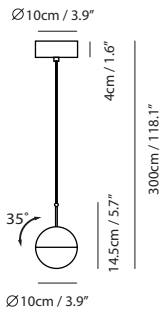

By Chang, Ting Ting 張婷婷

matt black

copper

shiny brass

chrome

**Dora Pendant P1**

**Model**  
SLD-1010P

**Material**  
glass, steel

**Light Source**  
LED 6.5W 3000K CRI90 250lm

**Driver**  
Built-in dimmable driver  
(Triac dimming)

**Weight**  
1.2kg / 2.6lb

- Color**
- matt black
  - copper
  - shiny brass
  - chrome

**Dora Pendant P3**

**Model**  
SLD-1010P3

**Material**  
glass, steel

**Light Source**  
LED 3 x 6.5W 3000K CRI90 678lm

**Driver**  
Built-in dimmable driver  
(Triac dimming)

**Weight**  
3.6kg / 7.9lb

- Color**
- matt black
  - copper
  - shiny brass
  - chrome

**Model**  
SLD-1010PL5

**Material**  
glass, steel

**Light Source**  
LED 5 x 6.5W 3000K  
CRI90 1226lm

**Driver**  
Built-in dimmable driver  
(Triac dimming)

**Weight**  
6.7kg / 14.8lb

**Color**

- matt black
- copper
- shiny brass
- chrome