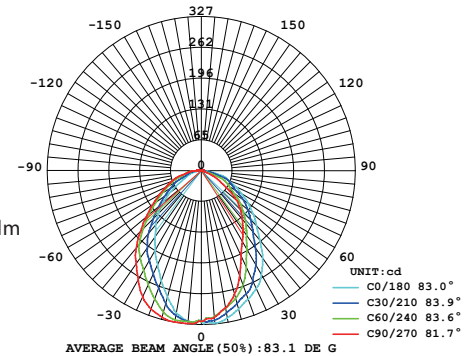

**Model**  
SLD-1010P3

**Material**  
glass, steel

**Light Source**  
LED 3 x 6.5W 3000K CRI90 678lm

**Driver**  
Built-in dimmable driver  
(Triac dimming)

**Weight**  
3.6kg / 7.9lb

- Color**
- matt black
  - copper
  - shiny brass
  - chrome

**Model**  
SLD-1010PL5

**Material**  
glass, steel

**Light Source**  
LED 5 x 6.5W 3000K  
CRI90 1226lm

**Driver**  
Built-in dimmable driver  
(Triac dimming)

**Weight**  
6.7kg / 14.8lb

**Color**

- matt black
- copper
- shiny brass
- chrome