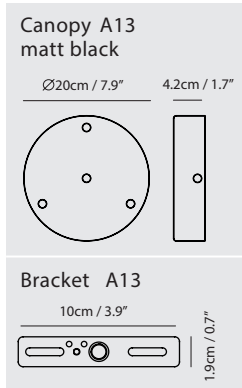

**Light Source**  
LED 6.5W 3000K CRI90 250lm

**Driver**  
Built-in dimmable driver  
(Triac dimming)

**Weight**  
1.2kg / 2.6lb

- Color**
- matt black
  - copper
  - shiny brass
  - chrome

**Dora Pendant P3**

**Model**  
SLD-1010P3

**Material**  
glass, steel

**Light Source**  
LED 3 x 6.5W 3000K CRI90 678lm

**Driver**  
Built-in dimmable driver  
(Triac dimming)

**Weight**  
3.6kg / 7.9lb

- Color**
- matt black
  - copper
  - shiny brass
  - chrome

**Model**  
SLD-1010PL5

**Material**  
glass, steel

**Light Source**  
LED 5 x 6.5W 3000K  
CRI90 1226lm

**Driver**  
Built-in dimmable driver  
(Triac dimming)

**Weight**  
6.7kg / 14.8lb

**Color**

- matt black
- copper
- shiny brass
- chrome

**Light Source**  
LED 12 x 6.5W 3000K CRI90 2495lm

**Driver**  
Built-in dimmable driver, ring  
height adjustable (Triac dimming)

**Weight**  
20.8kg / 45.8lb

- Color**
- matt black
  - copper
  - shiny brass
  - chrome