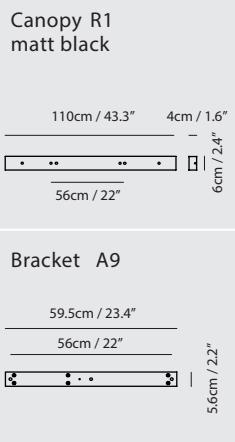

Dora Pendant PL5

Model
SLD-1010PL5

Material
glass, steel

Light Source
LED 5 x 6.5W 3000K
CRI90 1226lm

Driver
Built-in dimmable driver
(Triac dimming)

Weight
6.7kg / 14.8lb

Color

- matt black
- copper
- shiny brass
- chrome