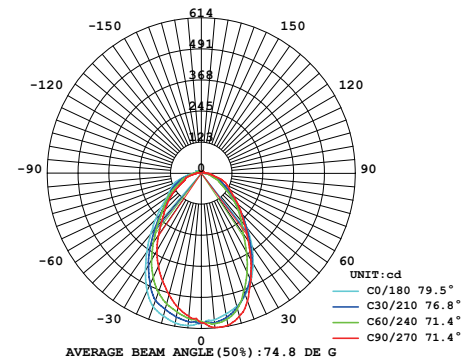

**Model**  
SLD-1010PL5

**Material**  
glass, steel

**Light Source**  
LED 5 x 6.5W 3000K  
CRI90 1226lm

**Driver**  
Built-in dimmable driver  
(Triac dimming)

**Weight**  
6.7kg / 14.8lb

**Color**

- matt black
- copper
- shiny brass
- chrome