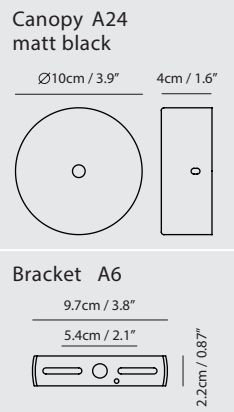

Dora Pendant P1

Model
SLD-1010P

Material
glass, steel

Light Source
LED 6.5W 3000K CRI90 250lm

Driver
Built-in dimmable driver
(Triac dimming)

Weight
1.2kg / 2.6lb

1. **Color**
2. matt black
   - copper
   - shiny brass
   - chrome