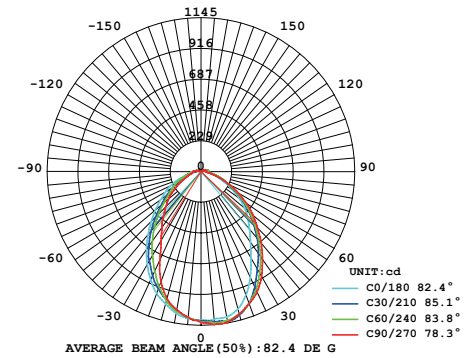

Dora Pendant PC12

Model
SLD-1010PC12

Material
glass, steel

Light Source
LED 12 x 6.5W 3000K CRI90 2495lm

Driver
Built-in dimmable driver, ring
height adjustable (Triac dimming)

Weight
20.8kg / 45.8lb

1. **Color**
2. matt black
   - copper
   - shiny brass
   - chrome