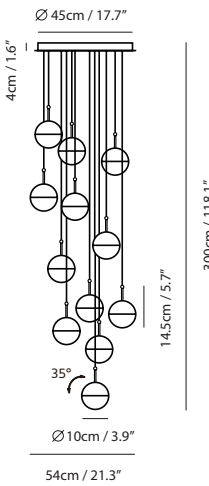

**Model**  
SLD-1010P3

**Material**  
glass, steel

**Light Source**  
LED 3 x 6.5W 3000K CRI90 678lm

**Driver**  
Built-in dimmable driver  
(Triac dimming)

**Weight**  
3.6kg / 7.9lb

- Color**
- matt black
  - copper
  - shiny brass
  - chrome

**Model**  
SLD-1010PL5

**Material**  
glass, steel

**Light Source**  
LED 5 x 6.5W 3000K  
CRI90 1226lm

**Driver**  
Built-in dimmable driver  
(Triac dimming)

**Weight**  
6.7kg / 14.8lb

**Color**

- matt black
- copper
- shiny brass
- chrome

matt black

copper

shiny brass

chrome

**Dora Pendant P12**

**Model**  
SLD-1010P12

**Material**  
glass, steel

**Light Source**  
LED 12 x 6.5W 3000K  
CRI90 2495lm

**Light Source**  
LED 12 x 6.5W 3000K CRI90 2495lm

**Driver**  
Built-in dimmable driver, ring  
height adjustable (Triac dimming)

**Weight**  
20.8kg / 45.8lb

- Color**
- matt black
  - copper
  - shiny brass
  - chrome