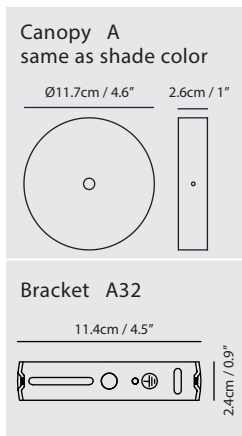

Dome Pendant M

Model
SQ-360MP

Material
steel

Light Source
E26 1 x Max 77W

Feature
Ribbed reflector, bulb cover

Weight
2.4kg / 5.3lb

1. **Color**
2. matt black
   - shiny white
   - copper
   - chrome