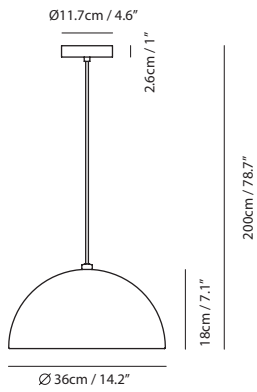

By Chen, Chao Cheng 陳昭成

matt black

shiny white

copper

chrome

Dome Pendant M

Model
SQ-360MP

Material
steel

Light Source
E26 1 x Max 77W

Feature
Ribbed reflector, bulb cover

Weight
2.4kg / 5.3lb

- Color**
- matt black
 - shiny white
 - copper
 - chrome

Dome Pendant L

Model
SQ-3650MP

Material
steel

Light Source
E26 1 x Max 100W

Feature
Ribbed reflector, bulb cover

Weight
4.2kg / 9.2lb

- Color**
- matt black
 - shiny white
 - copper
 - chrome