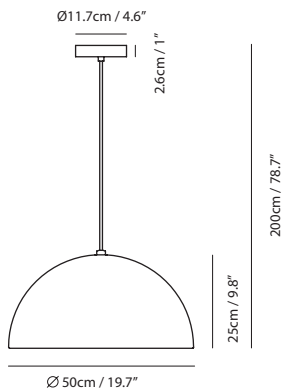

By Chen, Chao Cheng 陳昭成

matt black

shiny white

copper

chrome

Dome Pendant M

Model
SQ-360MP

Material
steel

Light Source
E26 1 x Max 77W

Feature
Ribbed reflector, bulb cover

Weight
2.4kg / 5.3lb

- Color**
- matt black
 - shiny white
 - copper
 - chrome

Dome Pendant L

Model
SQ-3650MP

Material
steel

Light Source
E26 1 x Max 100W

Feature
Ribbed reflector, bulb cover

Weight
4.2kg / 9.2lb

- Color**
- matt black
 - shiny white
 - copper
 - chrome