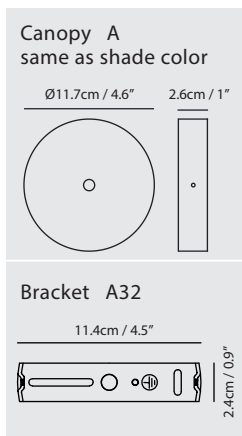

Light Source
E26 1 x Max 77W

Feature
Ribbed reflector, bulb cover

Weight
2.4kg / 5.3lb

- Color**
- matt black
 - shiny white
 - copper
 - chrome

Dome Pendant L

Model
SQ-3650MP

Material
steel

Light Source
E26 1 x Max 100W

Feature
Ribbed reflector, bulb cover

Weight
4.2kg / 9.2lb

- Color**
- matt black
 - shiny white
 - copper
 - chrome