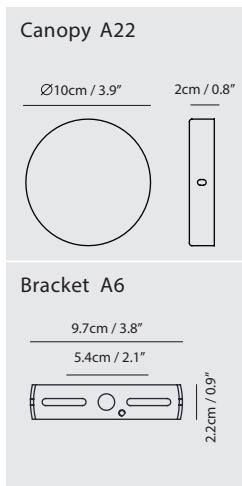

Weight
1.3kg / 2.9lb

Cord
200cm / 78.7"

Color

-  copper shade + matt black base & tube
-  shiny white shade & base + matt brass tube

Photo Credit : Newrxid Design

copper shade +
matt black base & tube

shiny white shade & base +
matt brass tube