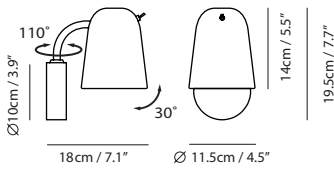

Weight
1.3kg / 2.9lb

Cord
200cm / 78.7"

Color

-  copper shade + matt black base & tube
-  shiny white shade & base + matt brass tube

Photo Credit : Newrxid Design

copper shade +
matt black base & tube

shiny white shade & base +
matt brass tube