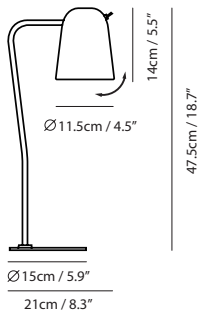

By Chen, Chao Cheng 陳昭成

copper shade +
matt black base & tube

shiny white shade & base +
matt brass tube

Dobi Table

Model
SQ-2181D

Material
steel

Light Source
E12 1 x Max 30W

Feature
Dip switch

Weight
1.3kg / 2.9lb

Cord
200cm / 78.7"

Color

-  copper shade + matt black base & tube
-  shiny white shade & base + matt brass tube

Photo Credit : Newrxid Design

copper shade +
matt black base & tube

shiny white shade & base +
matt brass tube

Dobi Wall

Model
SQ-2181W

Material
steel

Light Source
E12 1 x Max 30W

Feature
Dip switch

Weight
0.6kg / 1.3lb

Color

-  copper shade + matt black tube & canopy
-  shiny white shade & base + matt brass tube