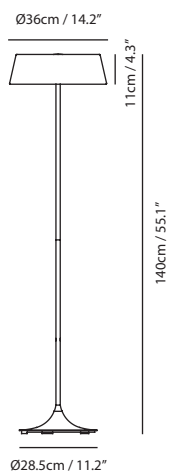

By Chen, Chao Cheng 陳昭成

oil bronze

**China Table**

**Model**  
SQ-6350MDJ-1

**Material**  
steel

**Light Source**  
E26 2 x Max 60W

**Feature**  
DJ on/off switch

**Weight**  
3.7kg / 8.1lb

**Cord**  
200cm / 78.7"

**Color**  
● oil bronze

**China Floor**

**Model**  
SQ-6350MF-1

**Material**  
steel

**Light Source**  
E26 2 x Max 60W

**Feature**  
In-line on/off switch

**Weight**  
8.8kg / 19.4lb

**Cord**  
250cm / 98.4"

**Color**  
● oil bronze