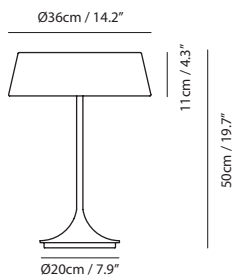

By Chen, Chao Cheng 陳昭成

oil bronze

**China Table**

**Model**  
SQ-6350MDJ-1

**Material**  
steel

**Light Source**  
E26 2 x Max 60W

**Feature**  
DJ on/off switch

**Weight**  
3.7kg / 8.1lb

**Cord**  
200cm / 78.7"

**Color**  
● oil bronze

**China Floor**

**Model**  
SQ-6350MF-1

**Material**  
steel

**Light Source**  
E26 2 x Max 60W

**Feature**  
In-line on/off switch

**Weight**  
8.8kg / 19.4lb

**Cord**  
250cm / 98.4"

**Color**  
● oil bronze