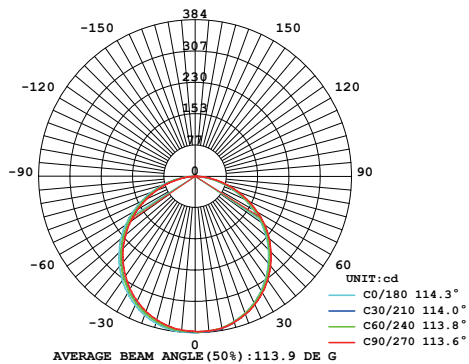

By Chen, Chao Cheng 陳昭成

matt black

matt brass shade +  
matt black base & tube

**China LED Table**

**Model**  
SLD-6354MDJ

**Material**  
steel

**Light Source**  
LED 18W 2700K CRI90 1125lm

**Feature**  
DJ dimmer

**Weight**  
4.8kg / 10.6lb

**Cord**  
200cm / 78.7"

**Color**

- matt black
- matt brass shade + matt black base & tube

matt black

matt brass shade +  
matt black base & tube

**China LED Floor**

**Model**  
SLD-6354MFE