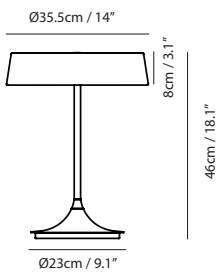

By Chen, Chao Cheng 陳昭成

matt black

matt brass shade +  
matt black base & tube

**China LED Table**

**Model**  
SLD-6354MDJ

**Material**  
steel

**Light Source**  
LED 18W 2700K CRI90 1125lm

**Feature**  
DJ dimmer

**Weight**  
4.8kg / 10.6lb

**Cord**  
200cm / 78.7"

**Color**

- matt black
- matt brass shade + matt black base & tube

matt black

matt brass shade +  
matt black base & tube

**China LED Floor**

**Model**  
SLD-6354MFE

**Material**  
steel

**Light Source**  
LED 18W 2700K CRI90 1125lm

**Feature**  
Foot dimmer

**Weight**  
8.5kg / 18.7lb

**Cord**  
250cm / 98.4"

**Color**

- matt black
- matt brass shade + matt black base & tube