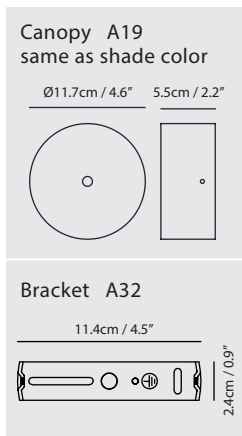

China LED Pendant

Model
SLD-6354MP

Material
steel

Light Source
LED 20W 2700K CRI90 1125lm

Driver
Built-in dimmable driver
(Triac dimming)

Weight
2.5kg / 5.5lb

Color
● matt black
● matt brass