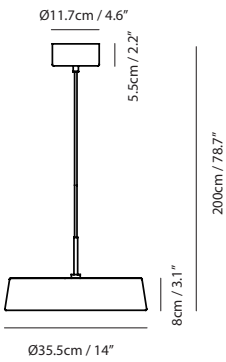

China LED Pendant

Model
SLD-6354MP

Material
steel

Light Source
LED 20W 2700K CRI90 1125lm

Driver
Built-in dimmable driver
(Triac dimming)

Weight
2.5kg / 5.5lb

Color
● matt black
● matt brass