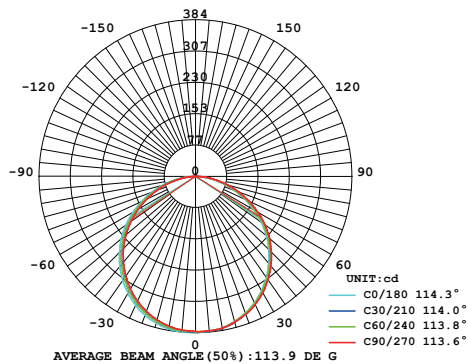

**Material**  
steel

**Light Source**  
LED 18W 2700K CRI90 1125lm

**Feature**  
Foot dimmer

**Weight**  
8.5kg / 18.7lb

**Cord**  
250cm / 98.4"

**Color**

- matt black
- matt brass shade + matt black base & tube