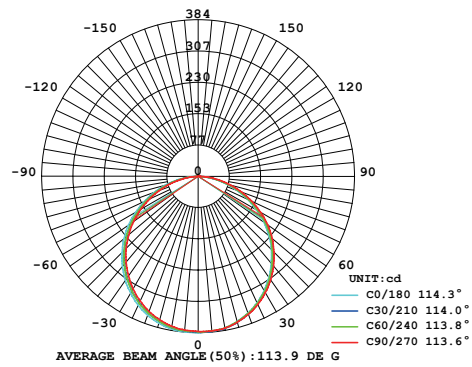

By Chen, Chao Cheng 陳昭成

matt black

matt brass shade +  
matt black base & tube

**China LED Table**

**Model**  
SLD-6354MDJ

**Material**  
steel

**Light Source**  
LED 18W 2700K CRI90 1125lm

**Feature**  
DJ dimmer

**Weight**  
4.8kg / 10.6lb

**Cord**  
200cm / 78.7"

**Color**

- matt black
- matt brass shade + matt black base & tube

matt black

matt brass shade +  
matt black base & tube

**China LED Floor**

**Model**  
SLD-6354MFE