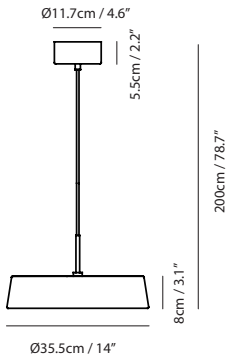

China LED Pendant

Model
SLD-6354MP

Material
steel

Light Source
LED 20W 2700K CRI90 1125lm

Driver
Built-in dimmable driver
(Triac dimming)

Weight
2.5kg / 5.5lb

Color
● matt black
● matt brass