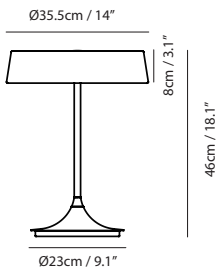

By Chen, Chao Cheng 陳昭成

matt black

matt brass shade +  
matt black base & tube

**China LED Table**

**Model**  
SLD-6354MDJ

**Material**  
steel

**Light Source**  
LED 18W 2700K CRI90 1125lm

**Feature**  
DJ dimmer

**Weight**  
4.8kg / 10.6lb

**Cord**  
200cm / 78.7"

**Color**

- matt black
- matt brass shade + matt black base & tube

matt black

matt brass shade +  
matt black base & tube

**China LED Floor**

**Model**  
SLD-6354MFE

**Material**  
steel

**Light Source**  
LED 18W 2700K CRI90 1125lm

**Feature**  
Foot dimmer

**Weight**  
8.5kg / 18.7lb

**Cord**  
250cm / 98.4"

**Color**

- matt black
- matt brass shade + matt black base & tube