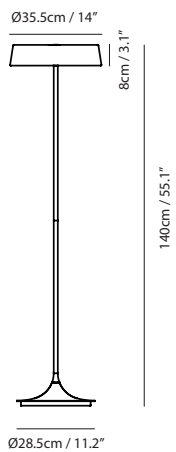

By Chen, Chao Cheng 陳昭成

matt black

matt brass shade +  
matt black base & tube

**China LED Table**

**Model**  
SLD-6354MDJ

**Material**  
steel

**Light Source**  
LED 18W 2700K CRI90 1125lm

**Feature**  
DJ dimmer

**Weight**  
4.8kg / 10.6lb

**Cord**  
200cm / 78.7"

**Color**

- matt black
- matt brass shade + matt black base & tube

matt black

matt brass shade +  
matt black base & tube

**China LED Floor**

**Model**  
SLD-6354MFE

**Material**  
steel

**Light Source**  
LED 18W 2700K CRI90 1125lm

**Feature**  
Foot dimmer

**Weight**  
8.5kg / 18.7lb

**Cord**  
250cm / 98.4"

**Color**

- matt black
- matt brass shade + matt black base & tube