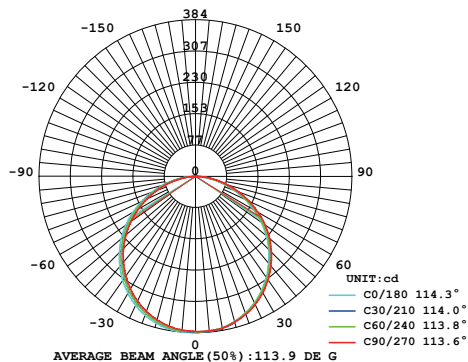

**Material**  
steel

**Light Source**  
LED 18W 2700K CRI90 1125lm

**Feature**  
Foot dimmer

**Weight**  
8.5kg / 18.7lb

**Cord**  
250cm / 98.4"

**Color**

- matt black
- matt brass shade + matt black base & tube