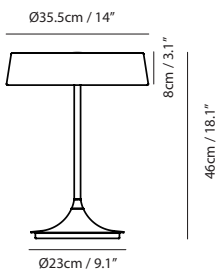

By Chen, Chao Cheng 陳昭成

matt black

matt brass shade +
matt black base & tube

China LED Table

Model
SLD-6354MDJ

Material
steel

Light Source
LED 18W 2700K CRI90 1125lm

Feature
DJ dimmer

Weight
4.8kg / 10.6lb

Cord
200cm / 78.7"

Color

- matt black
- matt brass shade + matt black base & tube

matt black

matt brass shade +
matt black base & tube

China LED Floor

Model
SLD-6354MFE

Material
steel

Light Source
LED 18W 2700K CRI90 1125lm

Feature
Foot dimmer

Weight
8.5kg / 18.7lb

Cord
250cm / 98.4"

Color

- matt black
- matt brass shade + matt black base & tube

matt black