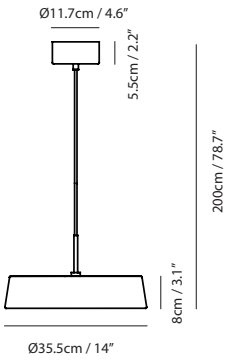

China LED Pendant

Model
SLD-6354MP

Material
steel

Light Source
LED 20W 2700K CRI90 1125lm

Driver
Built-in dimmable driver
(Triac dimming)

Weight
2.5kg / 5.5lb

Color
● matt black
● matt brass