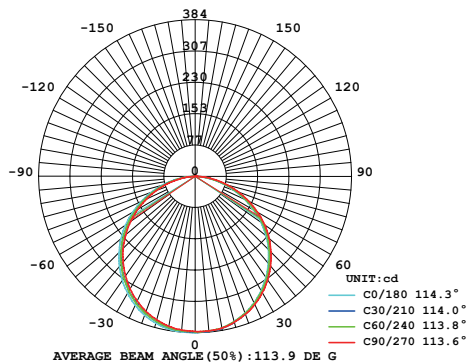

Weight
4.8kg / 10.6lb

Cord
200cm / 78.7"

Color

- matt black
- matt brass shade + matt black base & tube

matt black

matt brass shade +
matt black base & tube

China LED Floor

Model
SLD-6354MFE