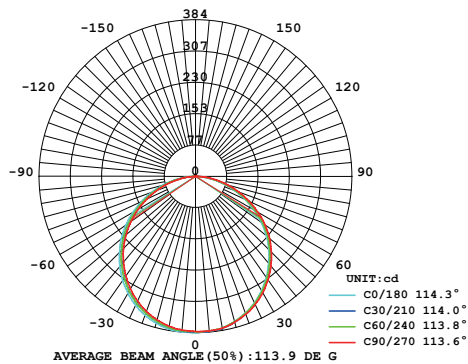

Material
steel

Light Source
LED 18W 2700K CRI90 1125lm

Feature
Foot dimmer

Weight
8.5kg / 18.7lb

Cord
250cm / 98.4"

Color

- matt black
- matt brass shade + matt black base & tube

matt black