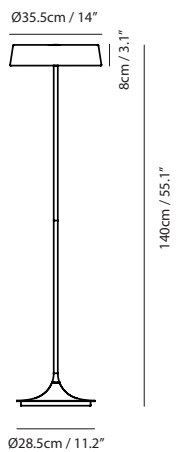

Weight
4.8kg / 10.6lb

Cord
200cm / 78.7"

Color

- matt black
- matt brass shade + matt black base & tube

matt black

matt brass shade +
matt black base & tube

China LED Floor

Model
SLD-6354MFE

Material
steel

Light Source
LED 18W 2700K CRI90 1125lm

Feature
Foot dimmer

Weight
8.5kg / 18.7lb

Cord
250cm / 98.4"

Color

- matt black
- matt brass shade + matt black base & tube

matt black