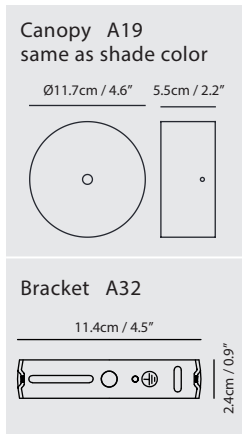

China LED Pendant

Model
SLD-6354MP

Material
steel

Light Source
LED 20W 2700K CRI90 1125lm

Driver
Built-in dimmable driver
(Triac dimming)

Weight
2.5kg / 5.5lb

Color
● matt black
● matt brass