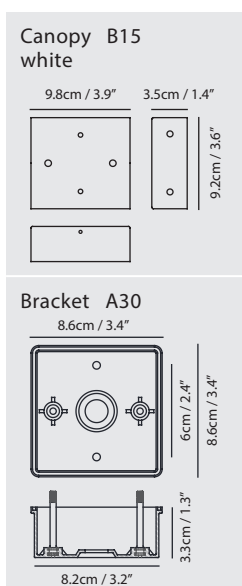

Castle Wall S LED Outdoor

Castle Wall R LED

concrete gray

concrete gray

**Castle Wall S Outdoor**

**Model**  
SLD-7033CWO

**Material**  
concrete, steel

**Light Source**  
LED 5W 3000K CRI90 128lm

**Driver**  
Built-in non-dimmable driver

**Weight**  
1.8kg / 4lb

**Color**  
● concrete gray

**Castle Wall R Outdoor**

**Model**  
SLD-7034CWO

**Light Source**  
LED 5W 3000K CRI90 128lm

**Driver**  
concrete, steel

**Driver**  
Built-in non-dimmable driver

**Weight**  
1.5kg / 3.3lb

**Color**  
● concrete gray