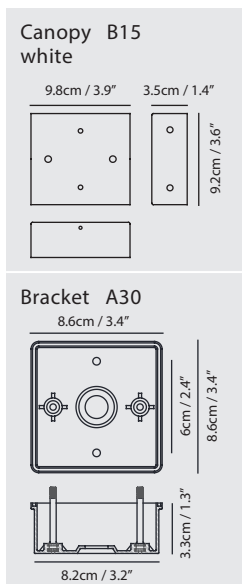

Castle Wall S LED Outdoor

Castle Wall R LED

concrete gray

concrete gray

**Castle Wall S Outdoor**

**Model**  
SLD-7033CWO

**Material**  
concrete, steel

**Light Source**  
LED 5W 3000K CRI90 128lm

**Driver**  
Built-in non-dimmable driver

**Weight**  
1.8kg / 4lb

**Color**  
● concrete gray

**Castle Wall R Outdoor**

**Model**  
SLD-7034CWO

**Light Source**  
LED 5W 3000K CRI90 128lm

**Driver**  
concrete, steel

**Driver**  
Built-in non-dimmable driver

**Weight**  
1.5kg / 3.3lb

**Color**  
● concrete gray