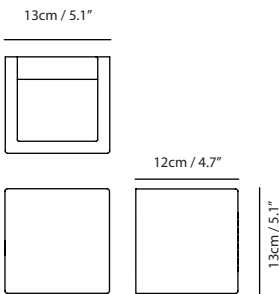

Castle Wall S LED Outdoor

Castle Wall R LED

concrete gray

concrete gray

**Castle Wall S Outdoor**

**Model**  
SLD-7033CWO

**Material**  
concrete, steel

**Light Source**  
LED 5W 3000K CRI90 128lm

**Driver**  
Built-in non-dimmable driver

**Weight**  
1.8kg / 4lb

**Color**  
● concrete gray

**Castle Wall R Outdoor**

**Model**  
SLD-7034CWO

**Light Source**  
LED 5W 3000K CRI90 128lm

**Driver**  
concrete, steel