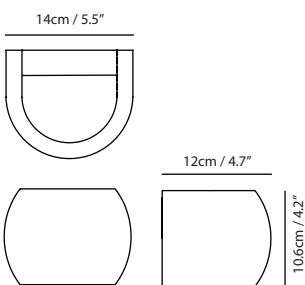

Castle Wall S LED Outdoor

Castle Wall R LED

concrete gray

concrete gray

**Castle Wall S Outdoor**

**Model**  
SLD-7033CWO

**Material**  
concrete, steel

**Light Source**  
LED 5W 3000K CRI90 128lm

**Driver**  
Built-in non-dimmable driver

**Weight**  
1.8kg / 4lb

**Color**  
● concrete gray

**Castle Wall R Outdoor**

**Model**  
SLD-7034CWO

**Light Source**  
LED 5W 3000K CRI90 128lm

**Driver**  
concrete, steel