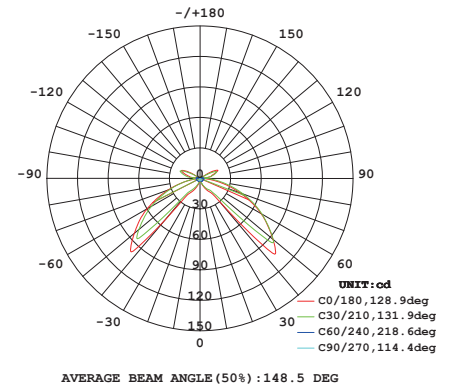

Castle Wall S LED Outdoor

Castle Wall R LED

concrete gray

concrete gray

**Castle Wall S Outdoor**

**Model**  
SLD-7033CWO

**Material**  
concrete, steel

**Light Source**  
LED 5W 3000K CRI90 128lm

**Driver**  
Built-in non-dimmable driver

**Weight**  
1.8kg / 4lb

**Color**  
● concrete gray

**Castle Wall R Outdoor**

**Model**  
SLD-7034CWO

**Light Source**  
LED 5W 3000K CRI90 128lm

**Driver**  
concrete, steel