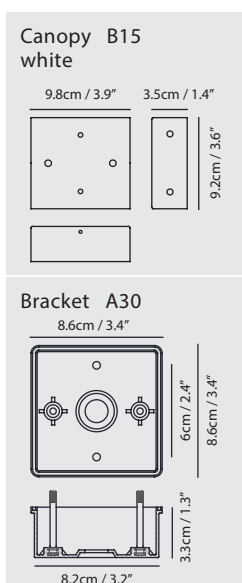

Model
SLD-7033CWO

Material
concrete, steel

Light Source
LED 5W 3000K CRI90 128lm

Driver
Built-in non-dimmable driver

Weight
1.8kg / 4lb

Color
● concrete gray

Castle Wall R Outdoor

Model
SLD-7034CWO

Light Source
LED 5W 3000K CRI90 128lm

Driver
concrete, steel

Driver
Built-in non-dimmable driver

Weight
1.5kg / 3.3lb

Color
● concrete gray