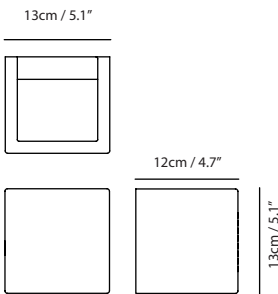

Castle Wall S Outdoor

Model
SLD-7033CWO

Material
concrete, steel

Light Source
LED 5W 3000K CRI90 128lm

Driver
Built-in non-dimmable driver

Weight
1.8kg / 4lb

Color
● concrete gray