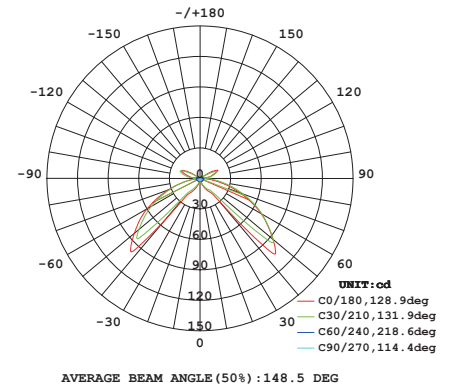

Model
SLD-7033CWO

Material
concrete, steel

Light Source
LED 5W 3000K CRI90 128lm

Driver
Built-in non-dimmable driver

Weight
1.8kg / 4lb

Color
● concrete gray

Castle Wall R Outdoor

Model
SLD-7034CWO