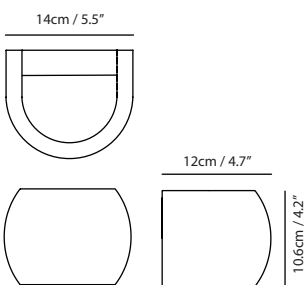

Model
SLD-7033CWO

Material
concrete, steel

Light Source
LED 5W 3000K CRI90 128lm

Driver
Built-in non-dimmable driver

Weight
1.8kg / 4lb

Color
● concrete gray

Castle Wall R Outdoor

Model
SLD-7034CWO