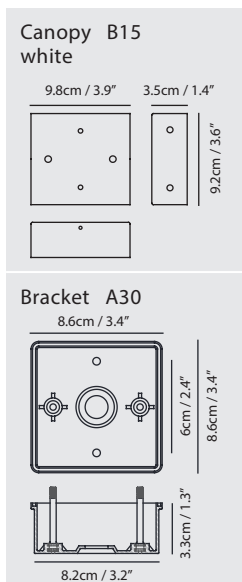

Castle Wall S Outdoor

Model
SLD-7033CWO

Material
concrete, steel

Light Source
LED 5W 3000K CRI90 128lm

Driver
Built-in non-dimmable driver

Weight
1.8kg / 4lb

Color
● concrete gray