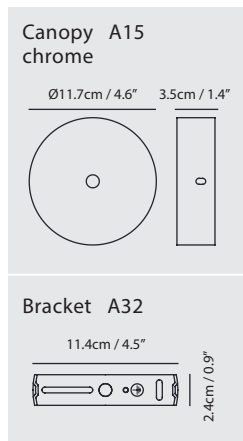

# CASTLE ROCK

SEEDDESIGN

www.SeedDesignUSA.com

The Castle ROCK's faceted concrete shade is a geometric representation of what is found in nature. The matt concrete exterior is contrasted by a metallic interior which reflects and amplifies the down-cast light providing a soft illumination.

By Chen, Chao Cheng 陳昭成

concrete gray

**Castle Pendant Rock**

**Model**  
SQ-2321CP

**Material**  
concrete, aluminum

**Light Source**  
E26 1 x Max 60W

**Weight**  
4.2kg / 9.2lb

**Color**  
● concrete gray