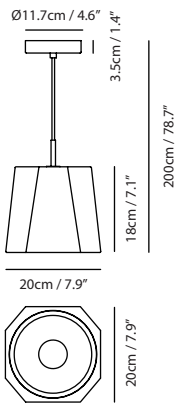

# CASTLE ROCK

SEEDDESIGN

www.SeedDesignUSA.com

The Castle ROCK's faceted concrete shade is a geometric representation of what is found in nature. The matt concrete exterior is contrasted by a metallic interior which reflects and amplifies the down-cast light providing a soft illumination.

By Chen, Chao Cheng 陳昭成

concrete gray

**Castle Pendant Rock**

**Model**  
SQ-2321CP

**Material**  
concrete, aluminum

**Light Source**  
E26 1 x Max 60W

**Weight**  
4.2kg / 9.2lb

**Color**  
● concrete gray