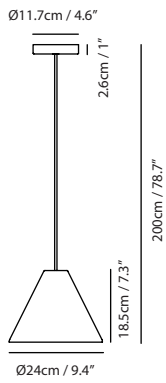

It comes with multiple choices in pendants, and wall lamps for outdoor usage (IP65).

By Chen, Chao Cheng 陳昭成

concrete gray

concrete gray

Castle Pendant Cone

Model
SQ-185CP

Material
concrete, aluminum

Light Source
E26 1 x Max 77W

Weight
2.5kg / 5.5lb

Color
● concrete gray

Castle Pendant Bell

Model
SQ-3164CP

Material
concrete, aluminum

Light Source
E26 1 x Max 77W

Weight
2.5kg / 5.5lb

Color
● concrete gray