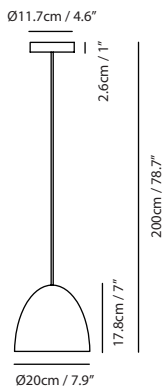

Weight
2.5kg / 5.5lb

Color
● concrete gray

Castle Pendant Bell

Model
SQ-3164CP

Material
concrete, aluminum

Light Source
E26 1 x Max 77W

Weight
2.5kg / 5.5lb

Color
● concrete gray

Feature
Silver reflector

Weight
0.7kg / 1.5lb

Color
● concrete gray

Castle Pendant S

Model
SQ-7131CP

Material
concrete, aluminum

Light Source
E26 1 x Max 100W

Feature
Ribbed reflector