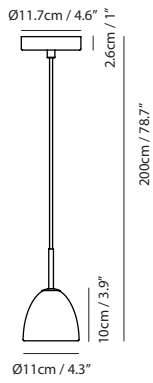

Castle Pendant XS

Model
SG-623CP

Material
concrete, aluminum

Light Source
G9 LED 2.5W 2700K

Feature
Silver reflector

Weight
0.7kg / 1.5lb

Color
● concrete gray