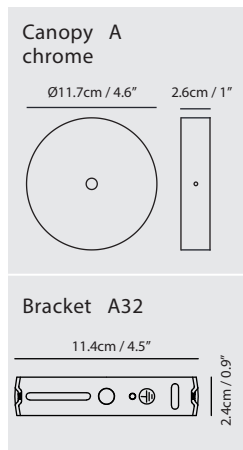

Castle Pendant XS

Model
SG-623CP

Material
concrete, aluminum

Light Source
G9 LED 2.5W 2700K

Feature
Silver reflector

Weight
0.7kg / 1.5lb

Color
● concrete gray