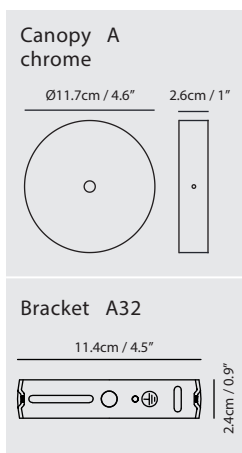

It comes with multiple choices in pendants, and wall lamps for outdoor usage (IP65).

By Chen, Chao Cheng 陳昭成

concrete gray

concrete gray

Castle Pendant Cone

Model
SQ-185CP

Material
concrete, aluminum

Light Source
E26 1 x Max 77W

Weight
2.5kg / 5.5lb

Color
● concrete gray

Castle Pendant Bell

Model
SQ-3164CP

Material
concrete, aluminum

Light Source
E26 1 x Max 77W

Weight
2.5kg / 5.5lb

Color
● concrete gray