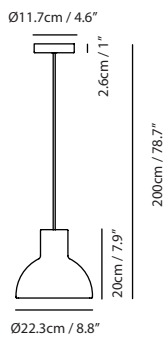

It comes with multiple choices in pendants, and wall lamps for outdoor usage (IP65).

By Chen, Chao Cheng 陳昭成

concrete gray

concrete gray

Castle Pendant Cone

Model
SQ-185CP

Material
concrete, aluminum

Light Source
E26 1 x Max 77W

Weight
2.5kg / 5.5lb

Color
● concrete gray

Castle Pendant Bell

Model
SQ-3164CP

Material
concrete, aluminum

Light Source
E26 1 x Max 77W

Weight
2.5kg / 5.5lb

Color
● concrete gray

Feature
Silver reflector

Weight
0.7kg / 1.5lb

Color
● concrete gray

Castle Pendant S

Model
SQ-7131CP

Material
concrete, aluminum

Light Source
E26 1 x Max 100W

Feature
Ribbed reflector