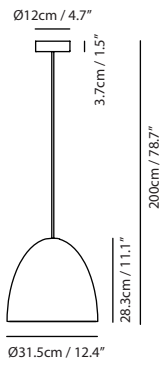

Castle Pendant M

Model
SQ-7132CP

Material
concrete, aluminum

Light Source
E26 1 x Max 100W

Feature
Ribbed reflector, bulb cover

Weight
6.7kg / 14.7lb

Color
● concrete gray