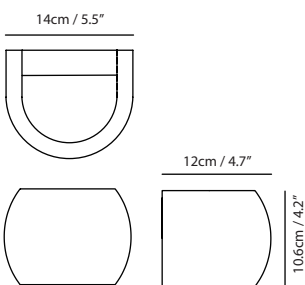

Model
SLD-7033CWO

Material
concrete, steel

Light Source
LED 5W 3000K CRI90 128lm

Driver
Built-in non-dimmable driver

Weight
1.8kg / 4lb

Color
● concrete gray

IP65

Castle Wall R Outdoor