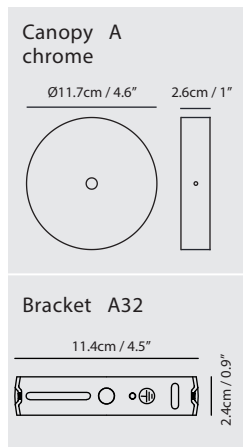

Weight
2.5kg / 5.5lb

Color
● concrete gray

Castle Pendant Bell

Model
SQ-3164CP

Material
concrete, aluminum

Light Source
E26 1 x Max 77W

Weight
2.5kg / 5.5lb

Color
● concrete gray

Feature
Silver reflector

Weight
0.7kg / 1.5lb

Color
● concrete gray

Castle Pendant S

Model
SQ-7131CP

Material
concrete, aluminum

Light Source
E26 1 x Max 100W

Feature
Ribbed reflector