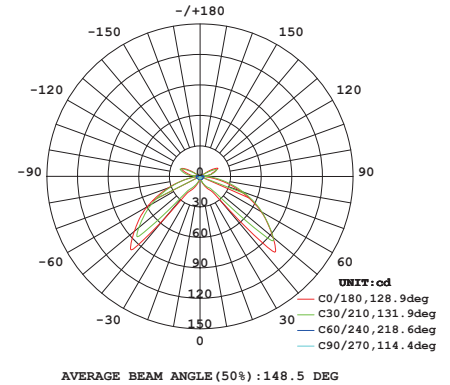

Model
SLD-7033CWO

Material
concrete, steel

Light Source
LED 5W 3000K CRI90 128lm

Driver
Built-in non-dimmable driver

Weight
1.8kg / 4lb

Color
● concrete gray

IP65

Castle Wall R Outdoor