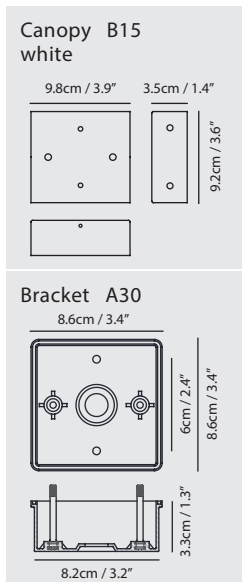

Castle Wall S Outdoor

Model
SLD-7033CWO

Material
concrete, steel

Light Source
LED 5W 3000K CRI90 128lm

Driver
Built-in non-dimmable driver

Weight
1.8kg / 4lb

Color
● concrete gray

IP65