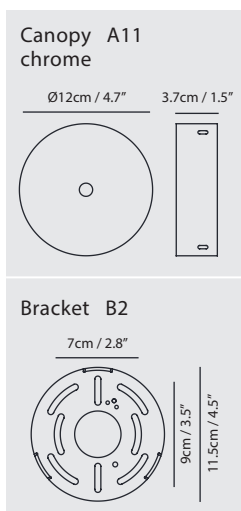

Castle Pendant M

concrete gray

Castle Pendant M

Model
SQ-7132CP

Material
concrete, aluminum

Light Source
E26 1 x Max 100W

Feature
Ribbed reflector, bulb cover

Weight
6.7kg / 14.7lb

Color
● concrete gray

Castle Pendant L

Model
SQ-7133CP

Material
concrete, aluminum

Light Source
E26 1 x Max 77W

Feature
Ribbed reflector, bulb cover

Weight
16.1kg / 35.5lb

Color
● concrete gray