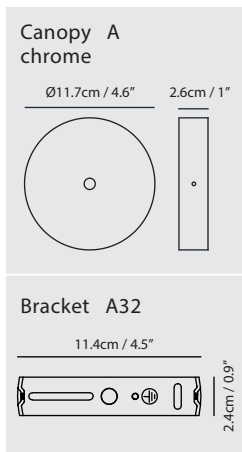

It comes with multiple choices in pendants, and wall lamps for outdoor usage (IP65).

By Chen, Chao Cheng 陳昭成

concrete gray

concrete gray

Castle Pendant Cone

Model
SQ-185CP

Material
concrete, aluminum

Light Source
E26 1 x Max 77W

Weight
2.5kg / 5.5lb

Color
● concrete gray

Castle Pendant Bell

Model
SQ-3164CP

Material
concrete, aluminum

Light Source
E26 1 x Max 77W

Weight
2.5kg / 5.5lb

Color
● concrete gray