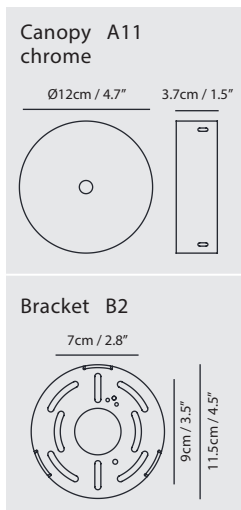

Weight
2.5kg / 5.5lb

Color
● concrete gray

Castle Pendant Bell

Model
SQ-3164CP

Material
concrete, aluminum

Light Source
E26 1 x Max 77W

Weight
2.5kg / 5.5lb

Color
● concrete gray

Castle Pendant M

concrete gray

Castle Pendant M

Model
SQ-7132CP

Material
concrete, aluminum

Light Source
E26 1 x Max 100W

Feature
Ribbed reflector, bulb cover

Weight
6.7kg / 14.7lb