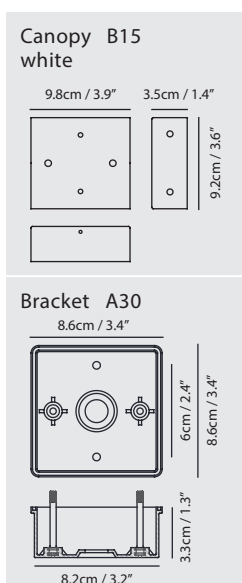

Model
SLD-7033CWO

Material
concrete, steel

Light Source
LED 5W 3000K CRI90 128lm

Driver
Built-in non-dimmable driver

Weight
1.8kg / 4lb

Color
● concrete gray

IP65

Castle Wall R Outdoor