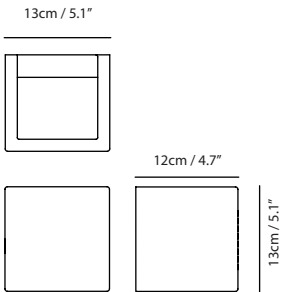

Castle Wall S Outdoor

Model
SLD-7033CWO

Material
concrete, steel

Light Source
LED 5W 3000K CRI90 128lm

Driver
Built-in non-dimmable driver

Weight
1.8kg / 4lb

Color
● concrete gray

IP65