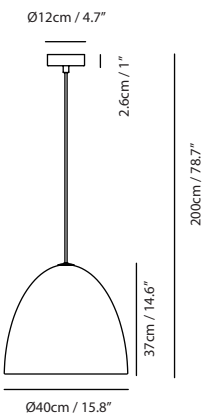

Castle Pendant L

Model
SQ-7133CP

Material
concrete, aluminum

Light Source
E26 1 x Max 77W

Feature
Ribbed reflector, bulb cover

Weight
16.1kg / 35.5lb

Color
● concrete gray