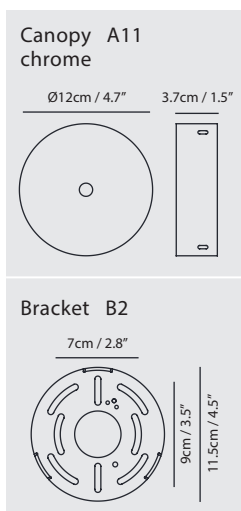

**Light Source**  
E26 1 x Max 77W

**Weight**  
2.5kg / 5.5lb

**Color**  
● concrete gray

**Castle Pendant Bell**

**Model**  
SQ-3164CP

**Material**  
concrete, aluminum

**Light Source**  
E26 1 x Max 77W

**Weight**  
2.5kg / 5.5lb

**Castle Pendant M**

**Model**  
SQ-7132CP

**Material**  
concrete, aluminum

**Light Source**  
E26 1 x Max 100W

**Feature**  
Ribbed reflector, bulb cover

**Weight**  
6.7kg / 14.7lb

**Color**  
● concrete gray

**Castle Pendant L**

**Model**  
SQ-7133CP

**Material**  
concrete, aluminum

**Light Source**  
E26 1 x Max 77W

**Feature**  
Ribbed reflector, bulb cover

**Weight**  
16.1kg / 35.5lb

**Color**  
● concrete gray