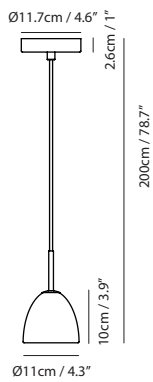

Castle Pendant XS

Model
SG-623CP

Material
concrete, aluminum

Light Source
G9 LED 2.5W 2700K

Feature
Silver reflector

Weight
0.7kg / 1.5lb

Color
● concrete gray