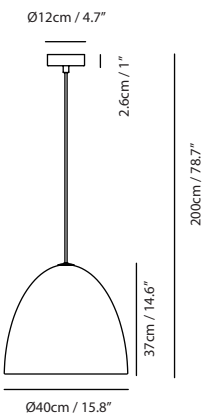

**Light Source**  
E26 1 x Max 77W

**Weight**  
2.5kg / 5.5lb

**Color**  
● concrete gray

**Castle Pendant Bell**

**Model**  
SQ-3164CP

**Material**  
concrete, aluminum

**Light Source**  
E26 1 x Max 77W

**Weight**  
2.5kg / 5.5lb

**Feature**  
Silver reflector

**Weight**  
0.7kg / 1.5lb

**Color**  
● concrete gray

**Castle Pendant S**

**Model**  
SQ-7131CP

**Material**  
concrete, aluminum

**Light Source**  
E26 1 x Max 100W

**Feature**  
Ribbed reflector

**Castle Pendant M**

**Model**  
SQ-7132CP

**Material**  
concrete, aluminum

**Light Source**  
E26 1 x Max 100W

**Feature**  
Ribbed reflector, bulb cover

**Weight**  
6.7kg / 14.7lb

**Color**  
● concrete gray

**Castle Pendant L**

**Model**  
SQ-7133CP

**Material**  
concrete, aluminum

**Light Source**  
E26 1 x Max 77W

**Feature**  
Ribbed reflector, bulb cover

**Weight**  
16.1kg / 35.5lb

**Color**  
● concrete gray