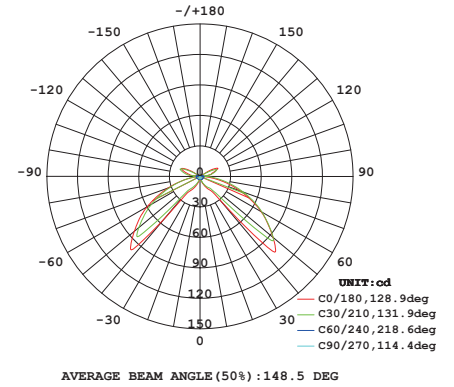

**Model**  
SLD-7033CWO

**Material**  
concrete, steel

**Light Source**  
LED 5W 3000K CRI90 128lm

**Driver**  
Built-in non-dimmable driver

**Weight**  
1.8kg / 4lb

**Color**  
● concrete gray

IP65

**Castle Wall R Outdoor**