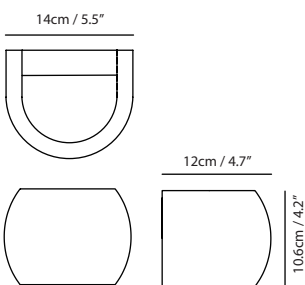

**Model**  
SLD-7033CWO

**Material**  
concrete, steel

**Light Source**  
LED 5W 3000K CRI90 128lm

**Driver**  
Built-in non-dimmable driver

**Weight**  
1.8kg / 4lb

**Color**  
● concrete gray

IP65

**Castle Wall R Outdoor**