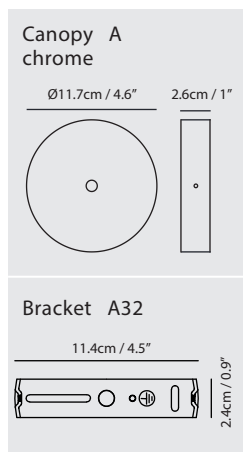

Castle Pendant XS

Model
SG-623CP

Material
concrete, aluminum

Light Source
G9 LED 2.5W 2700K

Feature
Silver reflector

Weight
0.7kg / 1.5lb

Color
● concrete gray