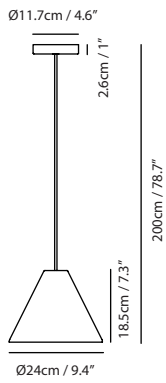

Castle Pendant Cone

Model
SQ-185CP

Material
concrete, aluminum

Light Source
E26 1 x Max 77W

Weight
2.5kg / 5.5lb

Color
● concrete gray