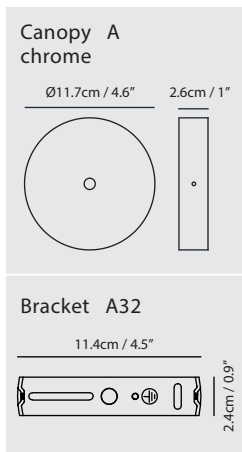

Castle Pendant Cone

Model
SQ-185CP

Material
concrete, aluminum

Light Source
E26 1 x Max 77W

Weight
2.5kg / 5.5lb

Color
● concrete gray