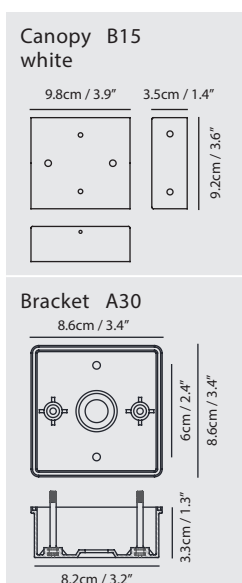

**Light Source**  
E26 1 x Max 77W

**Weight**  
2.5kg / 5.5lb

**Color**  
● concrete gray

**Castle Pendant Bell**

**Model**  
SQ-3164CP

**Material**  
concrete, aluminum

**Light Source**  
E26 1 x Max 77W

**Weight**  
2.5kg / 5.5lb

**Castle Pendant L**

**Model**  
SQ-7133CP

**Material**  
concrete, aluminum

**Light Source**  
E26 1 x Max 77W

**Feature**  
Ribbed reflector, bulb cover

**Weight**  
16.1kg / 35.5lb

**Color**  
● concrete gray

**Model**  
SLD-7033CWO

**Material**  
concrete, steel

**Light Source**  
LED 5W 3000K CRI90 128lm

**Driver**  
Built-in non-dimmable driver

**Weight**  
1.8kg / 4lb

**Color**  
● concrete gray

IP65

**Castle Wall R Outdoor**