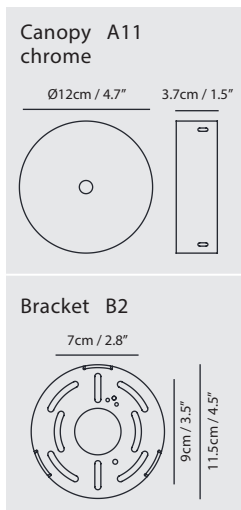

**Light Source**  
E26 1 x Max 77W

**Weight**  
2.5kg / 5.5lb

**Color**  
● concrete gray

**Castle Pendant Bell**

**Model**  
SQ-3164CP

**Material**  
concrete, aluminum

**Light Source**  
E26 1 x Max 77W

**Weight**  
2.5kg / 5.5lb

**Feature**  
Silver reflector

**Weight**  
0.7kg / 1.5lb

**Color**  
● concrete gray

**Castle Pendant S**

**Model**  
SQ-7131CP

**Material**  
concrete, aluminum

**Light Source**  
E26 1 x Max 100W

**Feature**  
Ribbed reflector

**Castle Pendant M**

**Model**  
SQ-7132CP

**Material**  
concrete, aluminum

**Light Source**  
E26 1 x Max 100W

**Feature**  
Ribbed reflector, bulb cover

**Weight**  
6.7kg / 14.7lb

**Color**  
● concrete gray

**Castle Pendant L**

**Model**  
SQ-7133CP

**Material**  
concrete, aluminum

**Light Source**  
E26 1 x Max 77W

**Feature**  
Ribbed reflector, bulb cover

**Weight**  
16.1kg / 35.5lb

**Color**  
● concrete gray