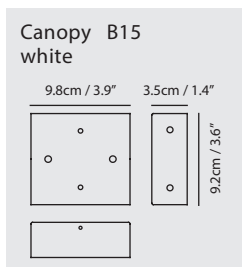

Castle Wall S Outdoor

Model
SLD-7033CWO

Material
concrete, steel

Light Source
LED 5W 3000K CRI90 128lm

Driver
Built-in non-dimmable driver

Weight
1.8kg / 4lb

Color
● concrete gray

IP65