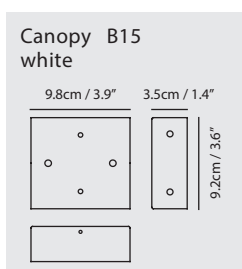

Model
SLD-7033CWO

Material
concrete, steel

Light Source
LED 5W 3000K CRI90 128lm

Driver
Built-in non-dimmable driver

Weight
1.8kg / 4lb

Color
● concrete gray

IP65

Castle Wall R Outdoor