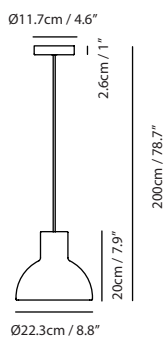

It comes with multiple choices in pendants, and wall lamps for outdoor usage (IP65).

By Chen, Chao Cheng 陳昭成

concrete gray

concrete gray

Castle Pendant Cone

Model
SQ-185CP

Material
concrete, aluminum

Light Source
E26 1 x Max 77W

Weight
2.5kg / 5.5lb

Color
● concrete gray

Castle Pendant Bell

Model
SQ-3164CP

Material
concrete, aluminum

Light Source
E26 1 x Max 77W

Weight
2.5kg / 5.5lb

Color
● concrete gray