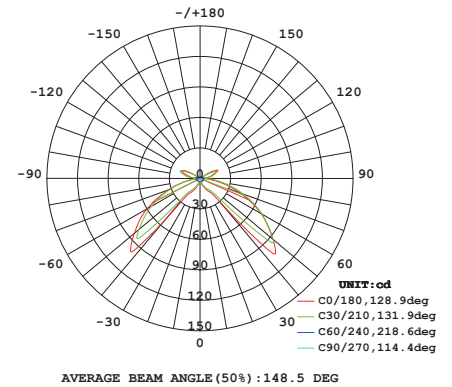

Model
SLD-7033CWO

Material
concrete, steel

Light Source
LED 5W 3000K CRI90 128lm

Driver
Built-in non-dimmable driver

Weight
1.8kg / 4lb

Color
● concrete gray

IP65

Castle Wall R Outdoor