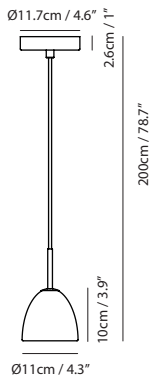

Castle Pendant XS

Model
SG-623CP

Material
concrete, aluminum

Light Source
G9 LED 2.5W 2700K

Feature
Silver reflector

Weight
0.7kg / 1.5lb

Color
● concrete gray