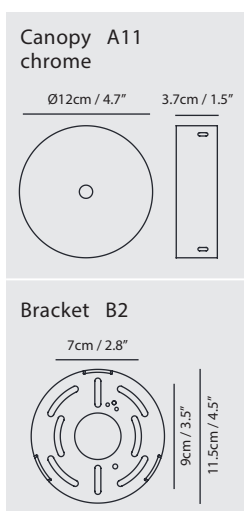

Weight
2.5kg / 5.5lb

Color
● concrete gray

Castle Pendant Bell

Model
SQ-3164CP

Material
concrete, aluminum

Light Source
E26 1 x Max 77W

Weight
2.5kg / 5.5lb

Color
● concrete gray

Castle Pendant M

concrete gray

Castle Pendant M

Model
SQ-7132CP

Material
concrete, aluminum

Light Source
E26 1 x Max 100W

Feature
Ribbed reflector, bulb cover

Weight
6.7kg / 14.7lb

Color
● concrete gray

Castle Pendant L

Model
SQ-7133CP

Material
concrete, aluminum

Light Source
E26 1 x Max 77W

Feature
Ribbed reflector, bulb cover

Weight
16.1kg / 35.5lb

Color
● concrete gray