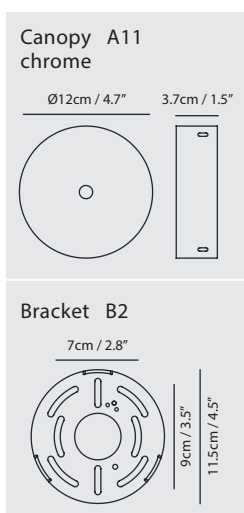

Weight
2.5kg / 5.5lb

Color
● concrete gray

Castle Pendant Bell

Model
SQ-3164CP

Material
concrete, aluminum

Light Source
E26 1 x Max 77W

Weight
2.5kg / 5.5lb

Color
● concrete gray

Castle Pendant M

concrete gray

Castle Pendant M

Model
SQ-7132CP

Material
concrete, aluminum

Light Source
E26 1 x Max 100W

Feature
Ribbed reflector, bulb cover

Weight
6.7kg / 14.7lb