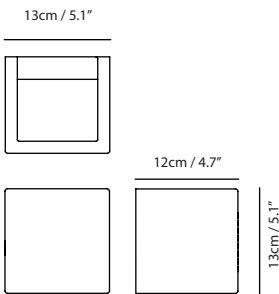

Castle Wall S Outdoor

Model
SLD-7033CWO

Material
concrete, steel

Light Source
LED 5W 3000K CRI90 128lm

Driver
Built-in non-dimmable driver

Weight
1.8kg / 4lb

Color
● concrete gray

IP65