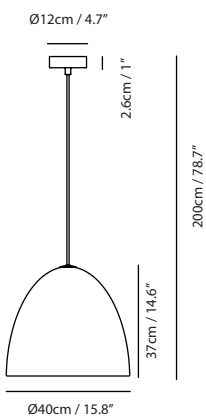

Weight
2.5kg / 5.5lb

Color
● concrete gray

Castle Pendant Bell

Model
SQ-3164CP

Material
concrete, aluminum

Light Source
E26 1 x Max 77W

Weight
2.5kg / 5.5lb

Color
● concrete gray

Feature
Silver reflector

Weight
0.7kg / 1.5lb

Color
● concrete gray

Castle Pendant S

Model
SQ-7131CP

Material
concrete, aluminum

Light Source
E26 1 x Max 100W

Feature
Ribbed reflector

Castle Pendant M

concrete gray

Castle Pendant M

Model
SQ-7132CP

Material
concrete, aluminum

Light Source
E26 1 x Max 100W

Feature
Ribbed reflector, bulb cover

Weight
6.7kg / 14.7lb

Color
● concrete gray

Castle Pendant L

Model
SQ-7133CP

Material
concrete, aluminum

Light Source
E26 1 x Max 77W

Feature
Ribbed reflector, bulb cover

Weight
16.1kg / 35.5lb

Color
● concrete gray