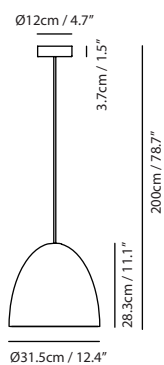

Castle Pendant M

Model
SQ-7132CP

Material
concrete, aluminum

Light Source
E26 1 x Max 100W

Feature
Ribbed reflector, bulb cover

Weight
6.7kg / 14.7lb

Color
● concrete gray