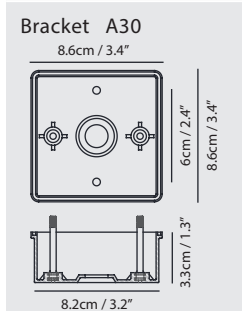

Model
SLD-7033CWO

Material
concrete, steel

Light Source
LED 5W 3000K CRI90 128lm

Driver
Built-in non-dimmable driver

Weight
1.8kg / 4lb

Color
● concrete gray

IP65

Castle Wall R Outdoor