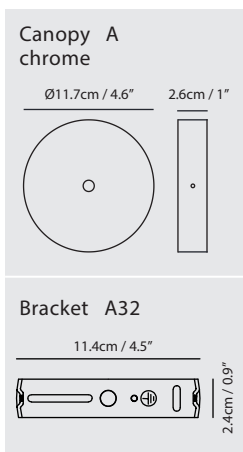

It comes with multiple choices in pendants, and wall lamps for outdoor usage (IP65).

By Chen, Chao Cheng 陳昭成

concrete gray

concrete gray

Castle Pendant Cone

Model
SQ-185CP

Material
concrete, aluminum

Light Source
E26 1 x Max 77W

Weight
2.5kg / 5.5lb

Color
● concrete gray

Castle Pendant Bell

Model
SQ-3164CP

Material
concrete, aluminum

Light Source
E26 1 x Max 77W

Weight
2.5kg / 5.5lb

Color
● concrete gray

Feature
Silver reflector

Weight
0.7kg / 1.5lb

Color
● concrete gray

Castle Pendant S

Model
SQ-7131CP

Material
concrete, aluminum

Light Source
E26 1 x Max 100W

Feature
Ribbed reflector