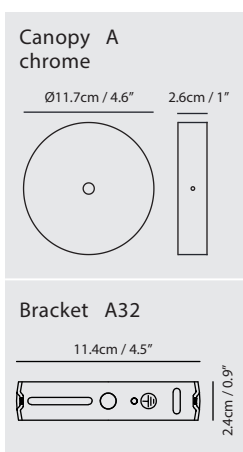

It comes with multiple choices in pendants, and wall lamps for outdoor usage (IP65).

By Chen, Chao Cheng 陳昭成

concrete gray

concrete gray

Castle Pendant Cone

Model
SQ-185CP

Material
concrete, aluminum

Light Source
E26 1 x Max 77W

Weight
2.5kg / 5.5lb

Color
● concrete gray

Castle Pendant Bell

Model
SQ-3164CP

Material
concrete, aluminum

Light Source
E26 1 x Max 77W

Weight
2.5kg / 5.5lb

Color
● concrete gray