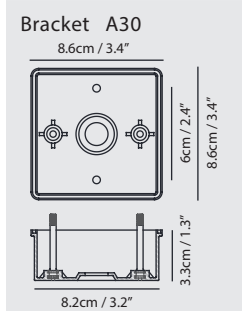

Castle Wall S Outdoor

Model
SLD-7033CWO

Material
concrete, steel

Light Source
LED 5W 3000K CRI90 128lm

Driver
Built-in non-dimmable driver

Weight
1.8kg / 4lb

Color
● concrete gray

IP65