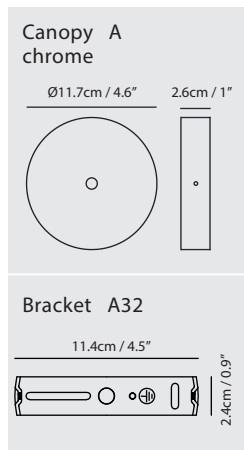

Weight
2.5kg / 5.5lb

Color
● concrete gray

Castle Pendant Bell

Model
SQ-3164CP

Material
concrete, aluminum

Light Source
E26 1 x Max 77W

Weight
2.5kg / 5.5lb

Color
● concrete gray

Feature
Silver reflector

Weight
0.7kg / 1.5lb

Color
● concrete gray

Castle Pendant S

Model
SQ-7131CP

Material
concrete, aluminum

Light Source
E26 1 x Max 100W

Feature
Ribbed reflector