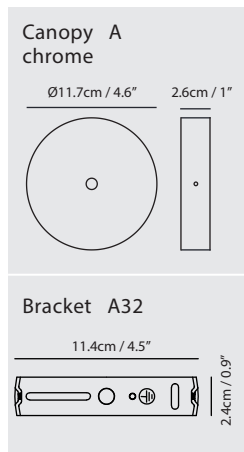

Castle Pendant XS

Model
SG-623CP

Material
concrete, aluminum

Light Source
G9 LED 2.5W 2700K

Feature
Silver reflector

Weight
0.7kg / 1.5lb

Color
● concrete gray