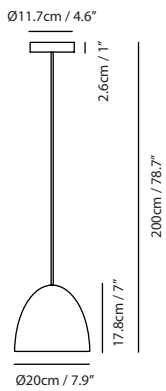

Weight
2.5kg / 5.5lb

Color
● concrete gray

Castle Pendant Bell

Model
SQ-3164CP

Material
concrete, aluminum

Light Source
E26 1 x Max 77W

Weight
2.5kg / 5.5lb

Color
● concrete gray

Feature
Silver reflector

Weight
0.7kg / 1.5lb

Color
● concrete gray

Castle Pendant S

Model
SQ-7131CP

Material
concrete, aluminum

Light Source
E26 1 x Max 100W

Feature
Ribbed reflector