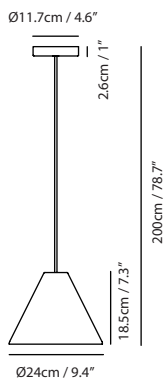

It comes with multiple choices in pendants, and wall lamps for outdoor usage (IP65).

By Chen, Chao Cheng 陳昭成

concrete gray

concrete gray

Castle Pendant Cone

Model
SQ-185CP

Material
concrete, aluminum

Light Source
E26 1 x Max 77W

Weight
2.5kg / 5.5lb

Color
● concrete gray

Castle Pendant Bell

Model
SQ-3164CP

Material
concrete, aluminum

Light Source
E26 1 x Max 77W

Weight
2.5kg / 5.5lb

Color
● concrete gray