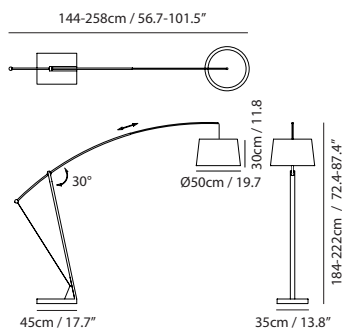

# ARCHER

SEEDDESIGN

www.SeedDesignUSA.com

Archer Floor Mega

ARCHER is one of the brightest constellations in a summer night. The solid bow arm is constructed with beech. The bowstring is conveniently created for easy adjustment in the lamp's arm. The ARCHER is available in two floor sizes. Its base is solidly constructed with metal. With ingenuity and technique, the wires are concealed within the wooden body.

By Chen, Chao Cheng 陳昭成

matt black + beech

**Archer Floor**

**Model**  
SQ-703FR

**Material**  
fabric, steel, beech

**Light Source**  
E26 1 x Max 60W

**Feature**  
In-line on/off switch

**Weight**  
12.8kg / 28lb

**Cord**  
300cm / 118.1"

**Color**  
● matt black + beech

**Archer Floor Mega**

**Model**  
SQ-603FLR

**Material**  
fabric, steel, beech, acrylic(diffuser)

**Light Source**  
E26 3 x Max 60W

**Feature**  
In-line on/off switch

**Weight**  
33.5kg / 73.7lb

**Cord**  
420cm / 165.4"

**Color**  
● matt black + beech