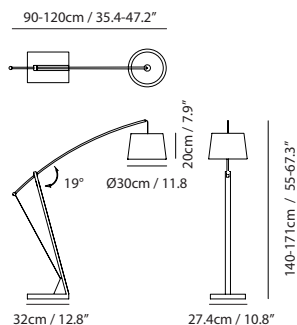

# ARCHER

SEEDDESIGN

www.SeedDesignUSA.com

Archer Floor Mega

ARCHER is one of the brightest constellations in a summer night. The solid bow arm is constructed with beech. The bowstring is conveniently created for easy adjustment in the lamp's arm. The ARCHER is available in two floor sizes. Its base is solidly constructed with metal. With ingenuity and technique, the wires are concealed within the wooden body.

By Chen, Chao Cheng 陳昭成

matt black + beech

**Archer Floor**

**Model**  
SQ-703FR

**Material**  
fabric, steel, beech

**Light Source**  
E26 1 x Max 60W

**Feature**  
In-line on/off switch

**Weight**  
12.8kg / 28lb

**Cord**  
300cm / 118.1"

**Color**  
● matt black + beech

**Archer Floor Mega**

**Model**  
SQ-603FLR

**Material**  
fabric, steel, beech, acrylic(diffuser)

**Light Source**  
E26 3 x Max 60W

**Feature**  
In-line on/off switch

**Weight**  
33.5kg / 73.7lb

**Cord**  
420cm / 165.4"

**Color**  
● matt black + beech