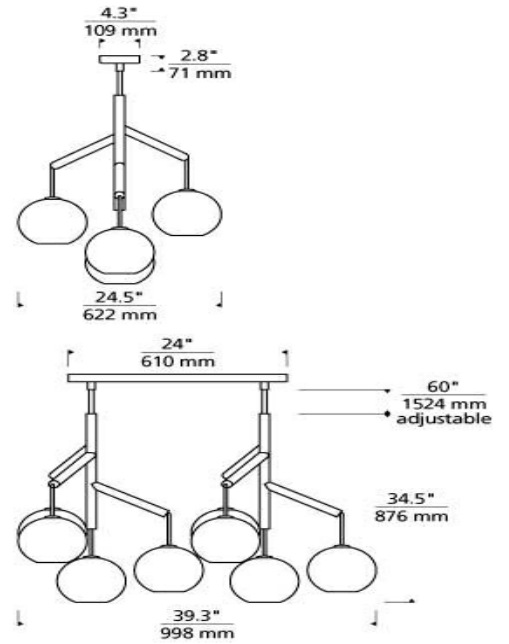

Clear/Aged Brass

LAMPING

Rated for up to (8) 60 watt max E26 medium based lamps (Lamps Not Included). LED includes (8) 3.5 watt, 2400 delivered lumens 2700K, medium base LED vintage radio lamps. Fixture provided with sixty inches of variable rigid stems (includes four 12" stems & two 6" stems). Ships with 9 inches of field-cuttable black cloth cord. Dimmable with most LED compatible ELV and TRIAC dimmers. Can be installed on a sloped ceiling up to 45°.

700SDNMP _____

JOB NAME _____

NOTES _____

SEDONA DOUBLE CHANDELIER

SPECIFICATIONS

HARDWARE MATERIAL	Metal
SHADE MATERIAL	Glass
NET WEIGHT	16 lbs
HEIGHT	34.5in
WIDTH	24.5in
LENGTH	39.3in
UP LIGHT / DOWN LIGHT / BOTH?	
WET LISTED	
DAMP LISTED	Yes
DRY LISTED	
MIN. HANGING HEIGHT	43.1in
MAX HANGING HEIGHT	97.1in
TOTAL CORD LENGTH	9in
TOTAL STEM LENGTH	Up to 60in
STEM QTY	6
SLOPED CEILING ADAPTABLE?	No
GENERAL LISTING	ETL Listed
INCLUDES	