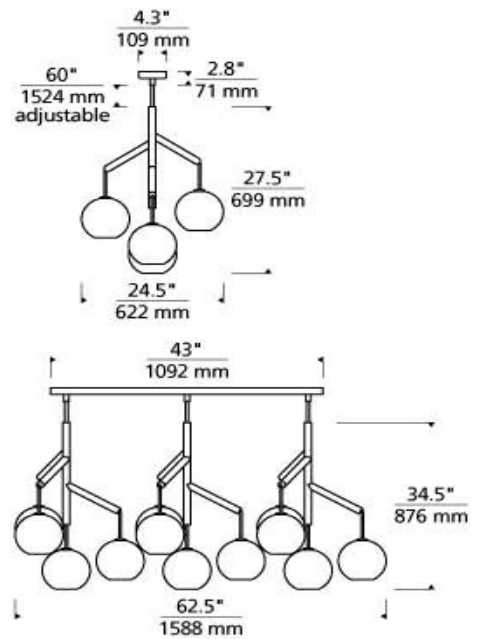

## LAMPING

Rated for up to (12) 60 watt max E26 medium based lamp (Lamp Not Included). LED includes (12) 3.5 watt, 3600 delivered lumens 2700K, medium base LED vintage radio lamp. Fixture provided with five feet of variable rigid stems (includes four 12" stems & two 6" stems). Ships with 9 inches of field-cuttable black cloth cord. Dimmable with most LED compatible ELV and TRIAC dimmers.

## SPECIFICATIONS

HARDWARE MATERIAL	Metal
SHADE MATERIAL	Glass
NET WEIGHT	21 lbs
HEIGHT	34.5in
WIDTH	24.5in
LENGTH	62.5in
UP LIGHT / DOWN LIGHT / BOTH?	
WET LISTED	
DAMP LISTED	Yes
DRY LISTED	
MIN. HANGING HEIGHT	43.1in
MAX HANGING HEIGHT	97.1in
TOTAL CORD LENGTH	9in
TOTAL STEM LENGTH	Up to 60in
STEM QTY	6
SLOPED CEILING ADAPTABLE?	No
GENERAL LISTING	ETL Listed
INCLUDES	