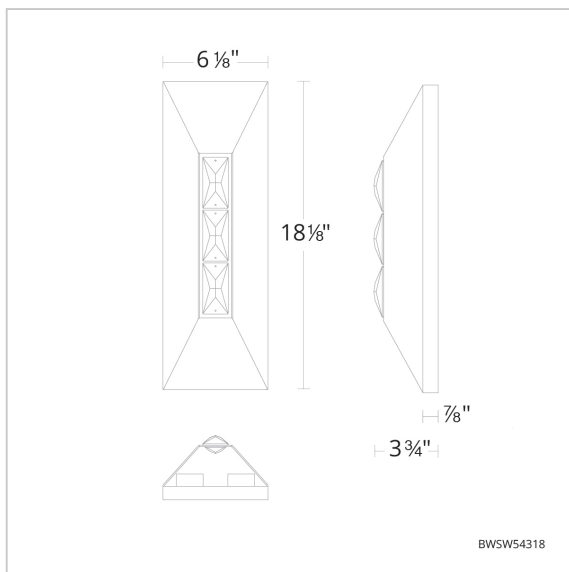

Vida

BWSW54318

LINE DRAWING

Project:

Location:

Fixture Type:

Catalog Number:

DESCRIPTION

An angular form accented by a trio of faceted Optic Crystal presents a multi-dimensional design. Lose yourself in the depths of reflection from its up and down illumination.

FEATURES

- Specifically formulated using powder coat to resist UV and coastal environmental conditions, providing a long-lasting finish with premium 316 Marine mirror grade stainless steel plate and hardware
- Built in color temperature adjustability. Switch from 3000K/3500K/4000K. Switch may be installed in junction box.
- Can be mounted on wall vertically or upside down

Model	Crystal	Finish	Size	CCT	Voltage	Wattage	Weight	LED Lumens	Delivered Lumens
BWSW54318	O	- BK	18"	3000K/3500K/ 4000K	120V	30W	11.3lbs	3330	Up To 357

Example: BWSW54318-BK

Vida

schonbek.com
Phone (800) 836.1892 | Fax: (518) 563.4228