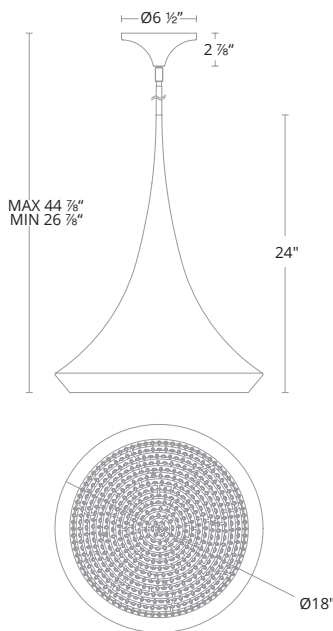

### LINE DRAWING

Model	Size	LED Color Temp	Finish	Voltage	Wattage	Weight	LED Lumens	Delivered Lumens
S5518	18"	3000K/3500K/4000K	Black (18) Soft Gold (709) Soft Silver (710)	120V	27W	15 lb	2655	1215

**Example: S5518-7090**