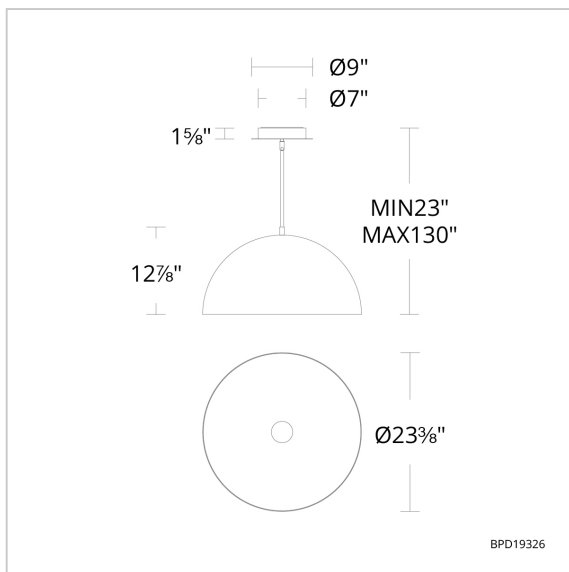

Stardust

BPD19323

LINE DRAWING

Project:

Location:

Fixture Type:

Catalog Number:

DESCRIPTION

FEATURES

- Three 12" and one 6" down rods included (additional sold separately for extension)
- Spin-on round canopy with minimal hardware
- Hangstraight swivel.
- Can be mounted on a sloped ceiling.
- Driver concealed within the canopy

- RPL-ROD-OUT12-BK - 12" Rod (BK)
- RPL-ROD-OUT06-BK - 6" Rod (BK)
- RPL-ROD-IN12-PNA - 12" Rod (PN)
- RPL-ROD-IN06-PNA - 6" Rod (PN)

Model	Crystal	Finish	Size	CCT	Voltage	Wattage	Weight	LED Lumens	Delivered Lumens
BPD19323	RD	- BK - PN	23"	3000K/3500K/ 4000K	120V/277V	40W	31lbs	4500	Up To 3266