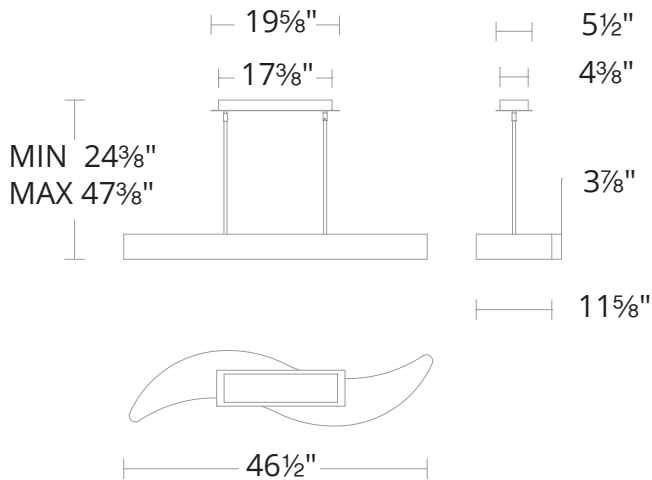

LINE DRAWING

DESCRIPTION

A breathtaking composition that is both sentimental and soothing. Soleil is a sleek, modern curvilinear pendant dripping with Schonbek optic crystal strands of varying lengths, suggestive of melodic scales. State of the art LEDs deliver robust illumination with energy efficiency and exceptional quality on surfaces below. Three finishes include Aged Brass, Polished Nickel and Black.

FEATURES

- Built-in color temperature adjustability switch from 3000K/3500K/4000K
- A proprietary universal 120V-220V-277V driver concealed within the canopy
- Hang straight swivel
- Three 12" and one 6" down rods included (additional sold separately)
- Slide-on rectangular canopy with minimal hardware
- Up and down illumination
- Can be mounted on a sloped ceiling

SPECIFICATIONS

CRI	90
Dimming	ELV, 0-10V, TRIAC
Standards	ETL/cETL, Damp, Title 24

Model	Size	LED Color Temp	Finish	Voltage	Wattage	Weight	LED Lumens	Delivered Lumens
S3548	47"	3000K/3500K/4000K	Aged Brass (700) Black (18) Polished Nickel (701)	120-277V	45W	40 lb	2714	1910

Example: S3548-180