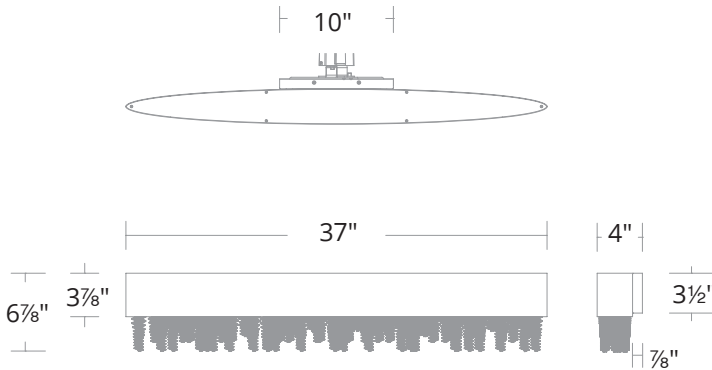

LINE DRAWING

DESCRIPTION

A breathtaking composition that is both sentimental and soothing. Soleil is a sleek, modern wall luminaire dripping with Schonbek optic crystal strands of varying lengths suggestive of melodic scales. State of the art LEDs deliver robust illumination with energy efficiency and exceptional quality on surfaces below. Three finishes include Aged Brass, Polished Nickel and Black. Built-in adjustable LEDs illuminate with your choice of 3000K, 3500K or 4000K color temperature light.

FEATURES

- Color temperature adjustability switch from 3000K/3500K/4000K at time of installation mounted at the back of the mounting plate to be installed within the junction box.
- A proprietary universal 120V-220V-277V driver concealed within the canopy
- Up and down illumination.

SPECIFICATIONS

CRI	90
Dimming	ELV, 0-10V, TRIAC
Standards	ETL/cETL, Damp, Title 24, ADA

REPLACEMENT PARTS

- Consult factory for part #

Model	Size	LED Color Temp	Finish	Voltage	Wattage	Weight	LED Lumens	Delivered Lumens
S3537	37"	3000K/3500K/4000K	Aged Brass (700) Black (18) Polished Nickel (701)	120-277V	36W	12 lb	2245	1338

Example: S3537-7000