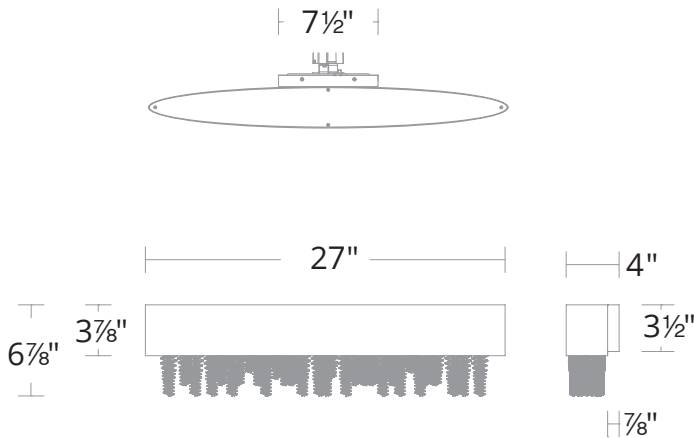

LINE DRAWING

DESCRIPTION

A breathtaking composition that is both sentimental and soothing. Soleil is a sleek, modern wall luminaire dripping with Schonbek optic crystal strands of varying lengths suggestive of melodic scales. State of the art LEDs deliver robust illumination with energy efficiency and exceptional quality on surfaces below. Three finishes include Aged Brass, Polished Nickel and Black. Built-in adjustable LEDs illuminate with your choice of 3000K, 3500K or 4000K color temperature light.

FEATURES

- Color temperature adjustability switch from 3000K/3500K/4000K at time of installation mounted at the back of the mounting plate to be installed within the junction box.
- A proprietary universal 120V-220V-277V driver concealed within the canopy
- Up and down illumination

SPECIFICATIONS

CRI	90
Dimming	ELV, 0-10V, TRIAC
Standards	ETL/cETL, Damp, Title 24, ADA

REPLACEMENT PARTS

- Consult factory for part #

Model	Size	LED Color Temp	Finish	Voltage	Wattage	Weight	LED Lumens	Delivered Lumens
S3527	27"	3000K/3500K/4000K	Aged Brass (700) Black (18) Polished Nickel (701)	120-277V	27W	9 lb	1580	961

Example: S3527-7000