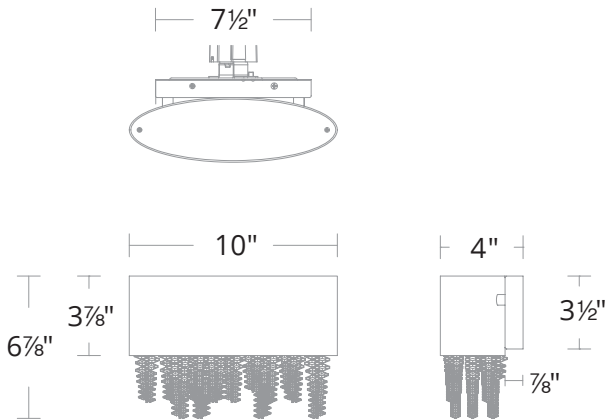

LINE DRAWING

DESCRIPTION

Soleil is a sleek, modern wall luminaire dripping with Schonbek optic crystal strands of varying lengths suggestive of melodic scales. State of the art LEDs deliver robust illumination with energy efficiency and exceptional quality on surfaces below. Three finishes include Aged Brass, Polished Nickel and Black. Built-in adjustable LEDs illuminate with your choice.

FEATURES

- Color temperature adjustability switch from 3000K/3500K/4000K at time of installation mounted at the back of the mounting plate to be installed within the junction box.
- A proprietary universal 120V-220V-277V driver concealed within the canopy
- Up and down illumination.

SPECIFICATIONS

CRI	90
Dimming	ELV, 0-10V, TRIAC
Standards	ETL/cETL, Damp, Title 24, ADA

REPLACEMENT PARTS

- Consult factory for part #

Model	Size	LED Color Temp	Finish	Voltage	Wattage	Weight	LED Lumens	Delivered Lumens
S3510	10"	3000K/3500K/4000K	Aged Brass (700) Black (18) Polished Nickel (701)	120-277V	18W	4 lb	854	460

Example: S3510-180