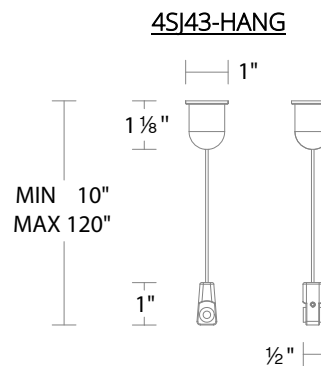

Application

Hanging Cable

4SJ43-HANG-AB - Custom cable suspension in AB finish

4SJ43-HANG-PN - Custom cable suspension in PN finish