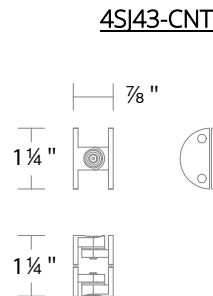

End to end connector

4SJ43-HANG-AB - Custom cable suspension in AB finish

4SJ43-HANG-PN - Custom cable suspension in PN finish