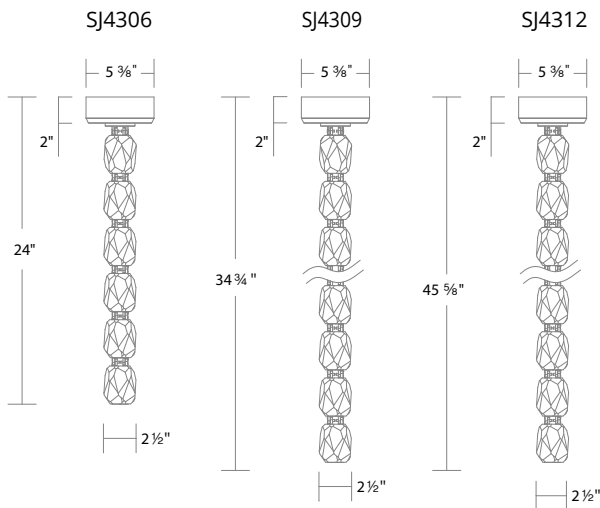

### Canopies

- 2ND-HCANOPY-AB - End surface mount (regular) canopy in AB finish
- 2ND-CANOPY-AB - End surface mount (slim) canopy in AB finish
- 2ND-HCANOPY-PN - End surface mount (regular) canopy in PN finish
- 2ND-CANOPY-PN - End surface mount (slim) canopy in PN finish

## LINE DRAWING