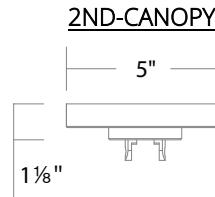

Slim Canopy (Add-on)

2ND-HCANOPY-AB - End surface mount (regular) canopy in AB finish

2ND-HCANOPY-PN - End surface mount (regular) canopy in PN finish