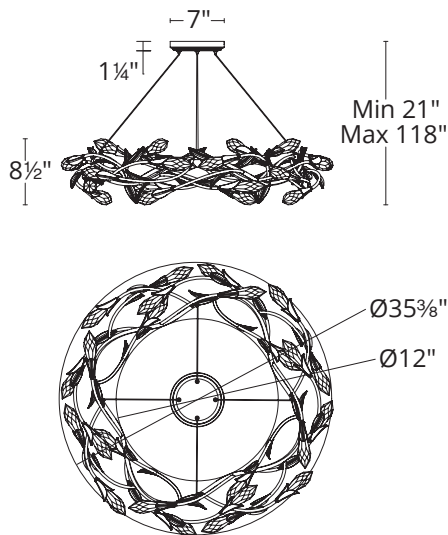

LINE DRAWING

DESCRIPTION

Drawing inspiration from the serenity of naturalistic design. Each luminous crystal bud appears to grow organically into an elegant bramble. For an elevated experience, this work of art is further reflected in a beveled optic crystal canopy to enhance the lustre. Available in Antique Silver, Antique Pewter and French Gold.

FEATURES

- Crystal Haze is thoughtfully engineered from quartz rock crystal with tracers of natural elements found on Earth. Each organic element illuminates beautifully to entice and radiate with its natural and unique, inherent variations in luster, hue, patterning and texture. A proprietary universal 120V-220V-277V driver concealed within the canopy.
- Thin powered aircraft cables provide an ultra clean look for adjustable suspension height
- Optic accent canopy included.
- Can be mounted on a sloped ceiling

SPECIFICATIONS

CRI	90
Dimming	ELV, 0-10V, TRIAC
Standards	ETL/cETL, Damp, Title 24

REPLACEMENT PARTS

- RPL-GLA-2434 - Optic Haze

Model	Size	LED Color Temp	Finish	Voltage	Wattage	Weight	LED Lumens	Delivered Lumens
S2434	35"	3500K	Antique Pewter (47) Antique Silver (48) French Gold (26)	120-277V	43W	22 lb	3100	2293

Example: S2434-47OH