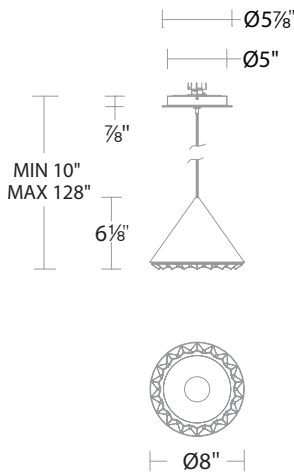

FEATURES

- Color temperature adjustability switch from 3000K/3500K/4000K at time of installation mounted at the back of the mounting plate to be installed within the junction box.
- Uses 1,200 pieces of precision cut crystal from the Czech Republic
- Thin powered aircraft cables provide an ultra clean look for adjustable suspension height
- Thin canopy conceals a proprietary 120/277V driver
- Spin-on round canopy with minimal hardware
- Can be mounted on a sloped ceiling

SPECIFICATIONS

CRI	90
Dimming	ELV, TRIAC
Standards	ETL/cETL, Damp, Title 24

REPLACEMENT PARTS

- RPL-GLA-34208 - Crystal

LINE DRAWING

Model	Size	LED Color Temp	Finish	Voltage	Wattage	Weight	LED Lumens	Delivered Lumens
BPD34208	8"	3000K/3500K/4000K	BK Black CH Chrome	120/277V	13W	6 lb	512	382