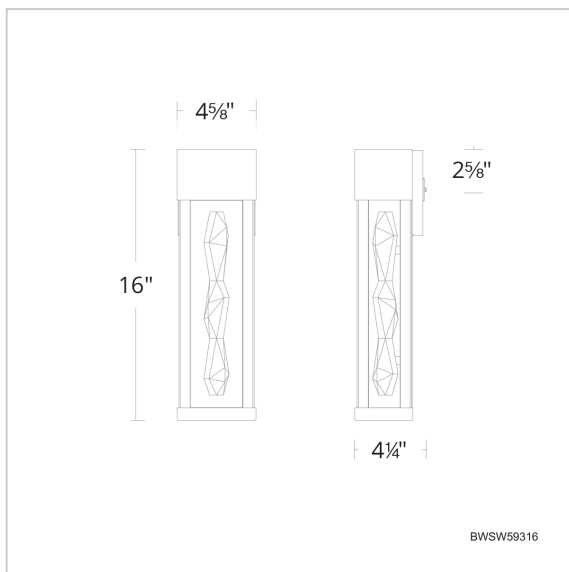

Polar

BWSW59316

LINE DRAWING

Project:

Location:

Fixture Type:

Catalog Number:

DESCRIPTION

FEATURES

- Specifically formulated using powder coat to resist UV and costal environmental conditions, providing a long-lasting finish with premium 316 Marine mirror grade stainless steel plate and hardware
- Built in color temperature adjustability. Switch from 3000K/3500K/4000K. Switch may be installed in junction box.
- Driver concealed within the canopy

CRYSTAL OPTIONS

Optic Crystal
(O)

FINISH OPTIONS

Black
(-BK)

SPECIFICATIONS!

Light Source	LED
CRI	90
Dimming	ELV, Triac
Standards	ETL/cETL, IP65

Model	Crystal	Finish	Size	CCT	Voltage	Wattage	Weight	LED Lumens	Delivered Lumens
BWSW59316	O	- BK	16"	3000K/3500K/ 4000K	120V	21W	5.4lbs	1200	Up To 695