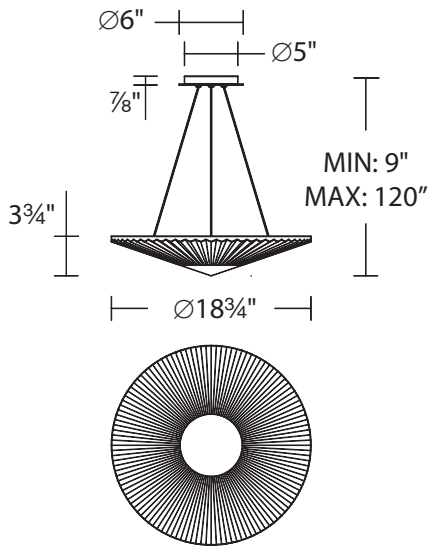

AVAILABLE FINISHES

Aged Brass (700)

Chrome (702)

LINE DRAWING

DESCRIPTION

Calming and prescient, Origami proffers a simple elegance. Folds in the patterned Schonbek handcut crystal glass shade illuminate as prisms to bend light. Integral LEDs discreetly offer generous indirect illumination from behind a reflector plate finished in luxurious Aged Brass or Chrome.

SPECIFICATIONS

CRI	90
Dimming	ELV, TRIAC
Standards	ETL/cETL, Damp, Title 24

Model	Size	LED Color Temp	Finish	Voltage	Wattage	Weight	LED Lumens	Delivered Lumens
S7219	19"	3000K/3500K/4000K	Aged Brass (700) Chrome (702)	120/277V	20W	21 lb	527	439