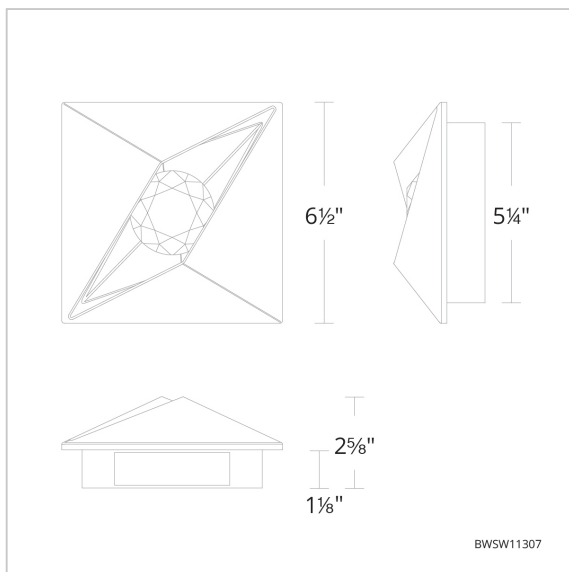

Mythical

BWSW11307

LINE DRAWING

Project:

Location:

Fixture Type:

Catalog Number:

DESCRIPTION