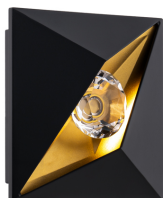

Mythical

BWSW11307

LINE DRAWING

Project:

Location:

Fixture Type:

Catalog Number:

DESCRIPTION

Like an all-seeing eye, a faceted crystal gem clasped within a sleek triangle emanates divine rays of sparkling illumination. A symbol for the ages.

FEATURES

- Specifically formulated using powder coat to resist UV and coastal environmental conditions, providing a long-lasting finish with Premium 316 Marine Grade stainless steel hardware
- Built in color temperature adjustability. Switch from 3000K/3500K/4000K. Switch may be installed in junction box.
- Can be mounted on wall in all orientations
- Driver concealed within the canopy

CRYSTAL OPTIONS

Optic Crystal
(O)

FINISH OPTIONS

Black/Aged
Brass
(-BK/AB)

SPECIFICATIONS!

Light Source	LED
CRI	90
Dimming	ELV, Triac
Standards	ETL/cETL

Model	Crystal	Finish	Size	CCT	Voltage	Wattage	Weight	LED Lumens	Delivered Lumens
BWSW11307	O	- BK/AB	7"	3000K/3500K/ 4000K	120V/277V	16W	2.1lbs	1466	Up To 396